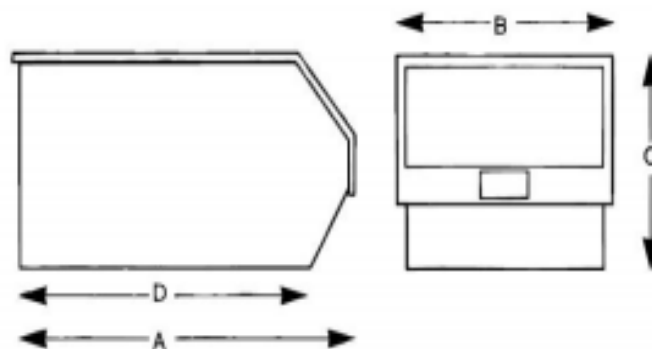

### Mechanical Specifications

<b>Volume</b>	31.4 litres
<b>Maximum Container Stack Height</b>	6mm
<b>Maximum Stack Load Capacity</b>	42kg
<b>Weight</b>	28kg

External dimensions		
<b>Dimension</b>	510mm x 315mm x 200mm	
<b>Depth</b>	510mm	(Overall)
<b>Width</b>	315mm	(Overall)
<b>Height</b>	200mm	(Overall)
<b>Base Length</b>	450mm	(Overall)

Internal dimensions	
Dimension	470mm x 270mm x 188mm
Depth	80mm
Width	88mm
Height	42mm
Base Length	435mm

**Operation Environment Specifications**

Operating Temperature Range	-15°C to +50°C
-----------------------------	----------------

**Approvals**

Compliance/Certifications	BS IEC 61340-5-1:2007
---------------------------	-----------------------

All Dimensions in mm	SIZE 1	SIZE 2	SIZE 3	SIZE 4	SIZE 5	SIZE 6	SIZE 7
(A) Overall Length	90	167	240	350	350	376	510
(B) Overall Width	100	101	150	205	205	419	315
(C) Overall Height	50	76	130	130	181	180	200
(D) Overall Base Length	64	143	200	300	300	310	450
(A) Internal Length	80	154	223	330	330	350	470
(B) Internal Width	88	88	128	179	177	378	270
(C) Internal Height	42	63	120	117	167	164	188
(D) Internal Base Length	65	131	188	287	287	295	435
Volumes (Litres)	0.46	1.27	4.6	9.1	12.8	28.3	31.4
Maximum Container Stack Height – (See Details Opposite)	7	5	4	6	4	8	6
Maximum Stack Load Capacity (kg)	12	12	30	36	45	60	42