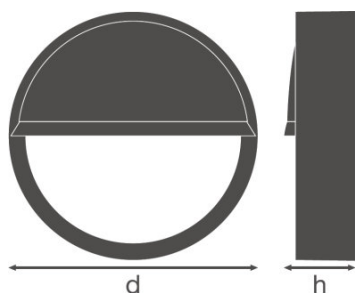

## SF BLKH EYELID 300 BK

**SURFACE BULKHEAD EYELID | Attachable half-visor ring (IK10)**

---

### Dimensions & weight

<b>Diameter</b>	308.0 mm
<b>Height</b>	65.0 mm
<b>Product weight</b>	280.00 g