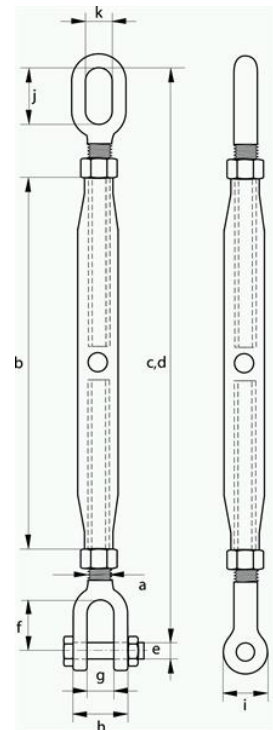

ENGLISH

Datasheet

12mm GAL RIGGING SCREW EYE/JAW

SWL:500kg

RS Stock No: 1244846

Product details

Rigging Screw:

Eye to Jaw rigging screws tested and certified, fully galvanised.

RS Article No	W.L.L	a	b	c	d	e	f	g	h	i			
	tons	(mm)	(mm)	(mm)	(mm)	(mm)	(mm)	(mm)	(mm)	(mm)	j	k	Weight
1244846	0.7	12	195	323	478	M10	32	13	34	22	13	13	0.53