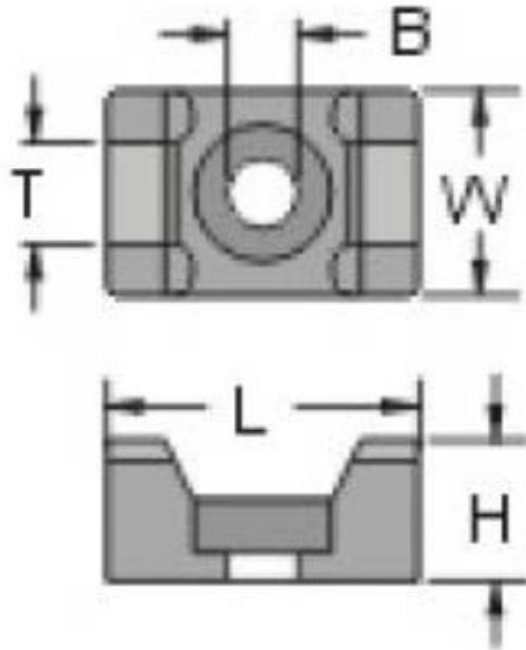

## Dimensions (mm)

RS Stock No	H	L	W	T	B	Pack Size	Colour
666-717	7	15	10	5.1	3	250	White
666-739	9.8	23	16	9	6.3	250	White
233-663	7	15	10	5.1	3	250	Black
233-685	9.8	23	16	9	6.3	250	Black

### Specifications

Colour	White
Cable Tie Width Acceptance	9mm
Length:	23mm
Width:	16mm
Fixing Hole Diameter:	6mm
Material:	Nylon 66
Series:	SM
Minimum Operating Temperature:	-45°C
Maximum Operating Temperature:	+85°C
Quantity:	250