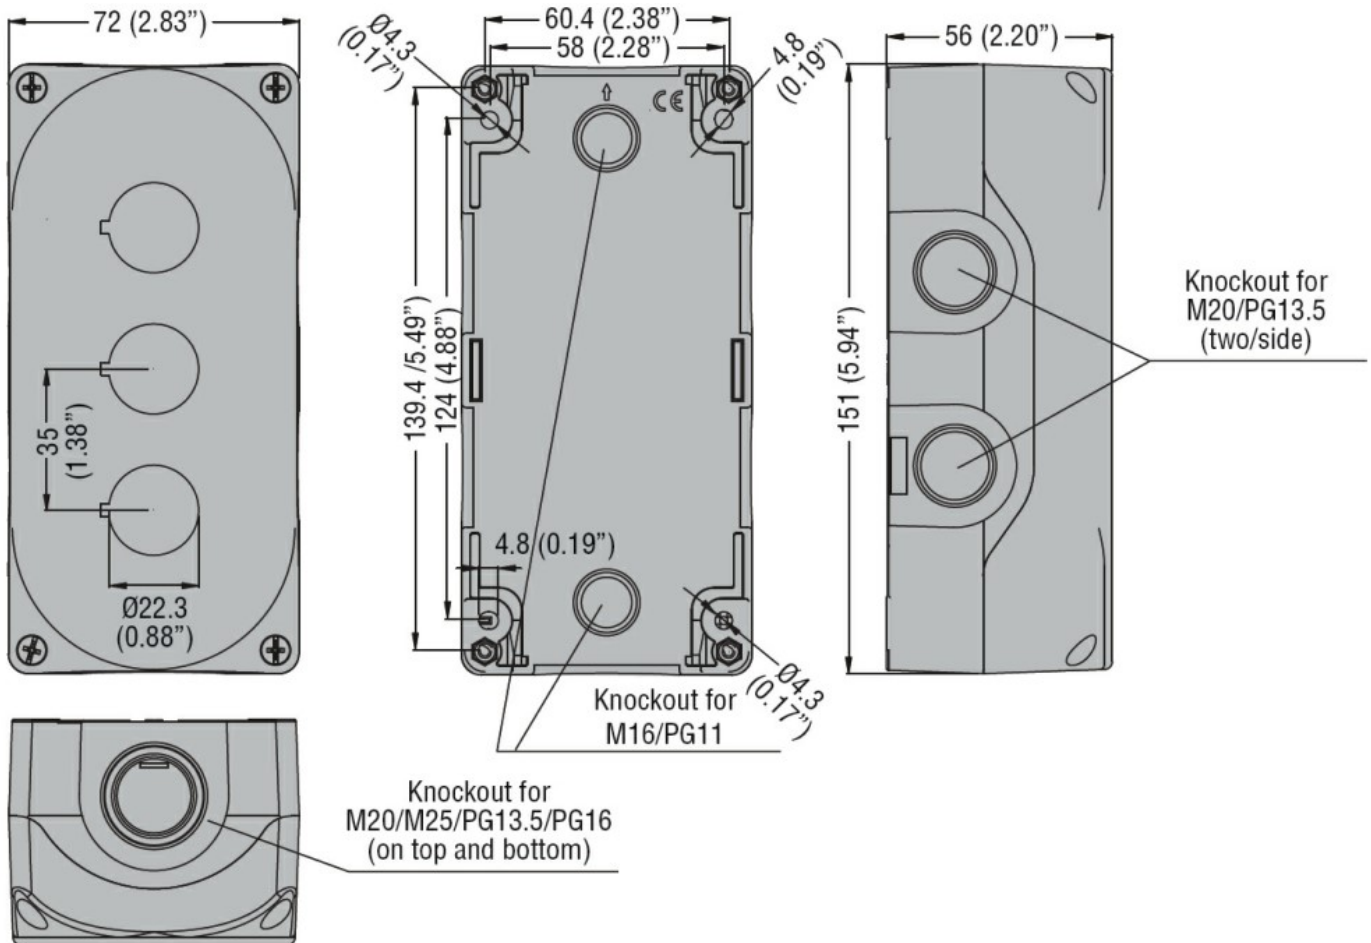

**General characteristics**

Colour	Grey
Material	Polycarbonate
IEC degree of protection	IP66, IP67, IP69K

**Ambient conditions**

Temperature	Operating temperature	min	°C	-25
		max	°C	+70
Storage temperature		min	°C	-40
		max	°C	+85

**Dimensions**

**Certifications and compliance**

Certificates

cULus

**ETIM classification**

GREY CONTROL STATION LPZP3A8 COMPLETE WITH GREEN FLUSH PUSHBUTTON "I"  
LPCB1113 1NO, RED EXTENDED PUSHBUTTON "O" LPCB2104 1NC AND GREEN PILOT  
LIGHT 24V