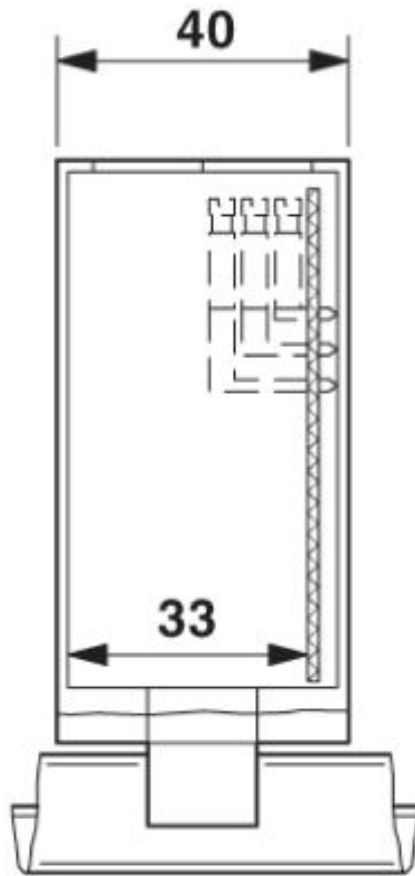

Dimensioned drawing