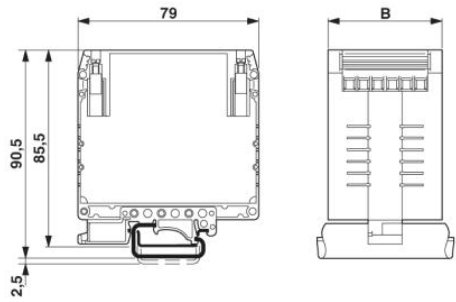

Technical data	
General	
Housing type	Complete housing
Housing material	Polyamide (PA 6.6)
Color	green
Dimensions / positions	
Length	79 mm

Constructional height	85.5 mm
Width	40 mm
Number of positions	6
Pitch	5 mm

Connection data

Conductor cross section solid min.	0.2 mm ²
Conductor cross section solid max.	4 mm ²
Conductor cross section stranded min.	0.2 mm ²
Conductor cross section stranded max.	2.5 mm ²
Conductor cross section AWG/kcmil min.	24
Conductor cross section AWG/kcmil max	12
Stripping length	8 mm

2820929	DB 50- 90 GY	Wire bridge, Color: gray
---------	--------------	--------------------------

Drawings

Explosion drawing

Dimensioned drawing

Schematic diagram

Address

PHOENIX CONTACT Ltd
Halesfield 13
Telford / Shropshire / TF7 4PG, England
Phone 01952 681 700
Fax 01952 681 799
<http://www.phoenixcontact.co.uk>