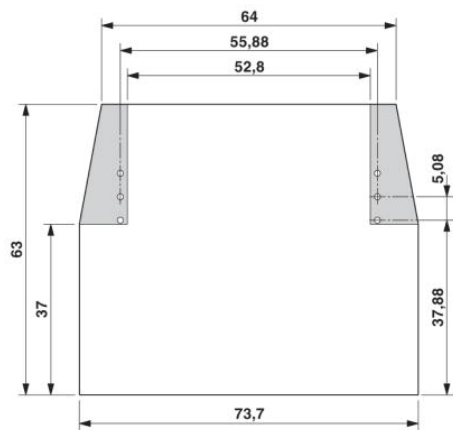

Dimensioned drawing