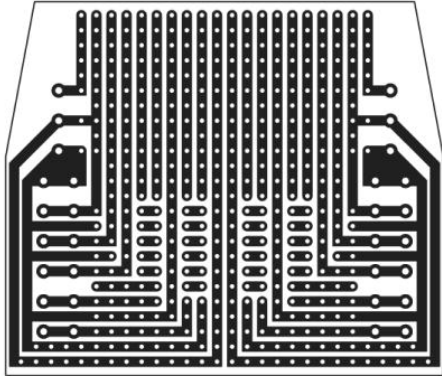

2820929	DB 50- 90 GY	Wire bridge, Color: gray
---------	--------------	--------------------------

Drawings

Explosion drawing

Dimensioned drawing

Schematic diagram

Address

PHOENIX CONTACT Ltd
Halesfield 13
Telford / Shropshire / TF7 4PG, England
Phone 01952 681 700
Fax 01952 681 799
<http://www.phoenixcontact.co.uk>