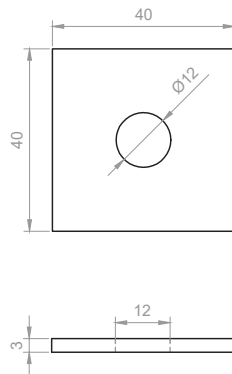

Datasheet

Square Plate Washers Hot Dipped Galvanised

RS Stock No **1766955**

Size **M10 x 40 x 3**

For use with channel/strut and in general construction applications.

Please view our full range listing below

RS Stock No	Size (mm)
1766950	M6 x 40 x 3
1766952	M8 x 40 x 3
1766955	M10 x 40 x 3
1766957	M12 x 40 x 3
1766959	M6 x 40 x 5
1766930	M8 x 40 x 5
1766956	M10 x 40 x 5
1766944	M12 x 40 x 5