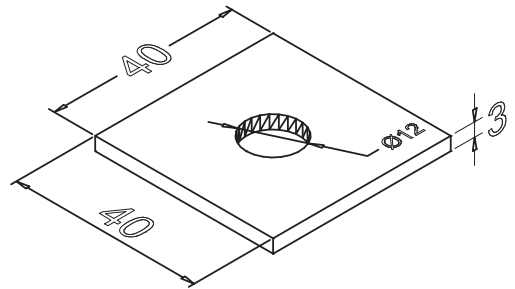

Datasheet

Square Plate Washers Hot Dipped Galvanised

RS Stock No **1766955**

Size **M10 x 40 x 3**

For use with channel/strut and in general construction applications.

Please view our full range listing below

RS Stock No	Size (mm)
1766950	M6 x 40 x 3
1766952	M8 x 40 x 3
1766955	M10 x 40 x 3
1766957	M12 x 40 x 3
1766959	M6 x 40 x 5
1766930	M8 x 40 x 5
1766956	M10 x 40 x 5
1766944	M12 x 40 x 5