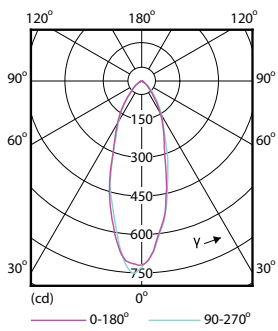

CorePro LEDspotMV 50W GU10 830 36D CLA