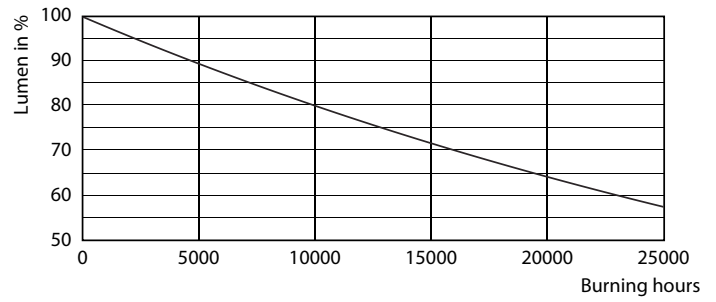

CorePro LEDspot MV

Lifetime

CLA LEDspotMV 50W GU10 827 36D ND