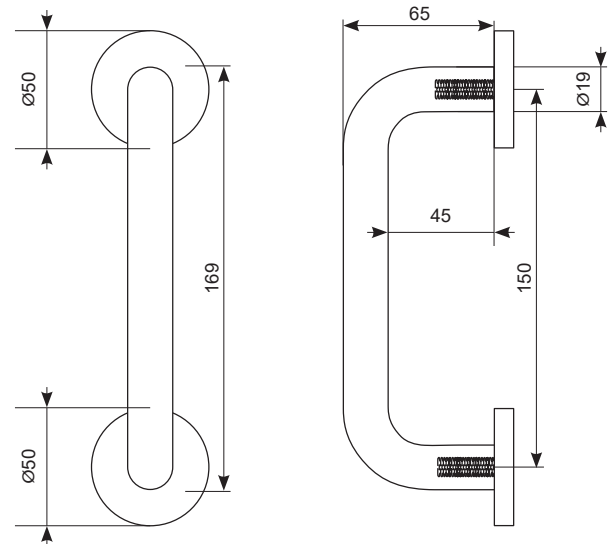

Datasheet

RS Pro Stainless Concealed Fix Pull Handle

RS Stock No: 894-6856

Product Details

Made of stainless steel.

Door thickness of 50mm.

Diameter of 19mm.

8mm fixing bolts.

45mm clearance between door and inside of handle.