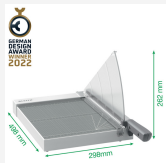

Leitz Precision Home Office Paper Cutter A4

The Leitz Precision Home Office A4 Paper Cutter is perfect for home and office use to cut through paper, labels, film, photos, laminates and card. This strong and lightweight home paper cutter will effortlessly cut up to 10 sheets of A4 paper (80gsm) with speed and precision. Features unique EdgeGlow light technology which illuminates the cutting edge for greater visibility and maximum precision. The clear, manual paper clamp keeps the paper secure, while the ergonomic handle ensures comfortable and easy cutting. It is quick and easy to align the paper with the simple metric grid lines, angle guides and measuring rules on the smooth, laminated work surface. The secure blade safety guard gives total protection and the safety latch keeps the blade locked closed while not in use. With a high quality stainless steel blade, sturdy work surface and an extended 3 year guarantee, you have peace of mind that this guillotine paper cutter will provide accurate cutting for many years.

Attributes

- Strong and lightweight A4 paper cutter ideal for home and office use
- The high-quality stainless steel blade cuts up to 10 sheets of 80gsm paper or other materials such as labels, film, photos, laminates and card
- Unique EdgeGlow light illuminates the cutting edge for greater visibility and maximum precision
- Ergonomic handle ensures effortless and accurate results every time
- Clear manual paper clamp securely holds the paper in place
- Super smooth laminated table surface with simple metric grid lines, angle guides and accurate measuring rules for easy paper alignment
- Sturdy plastic base with non-slip rubber feet for safety and stability
- Secure blade safety guard gives total protection while the safety latch keeps the blade locked closed when not in use
- High quality Leitz paper cutter with a 3-year hassle free guarantee (excludes normal wear parts & consumables)