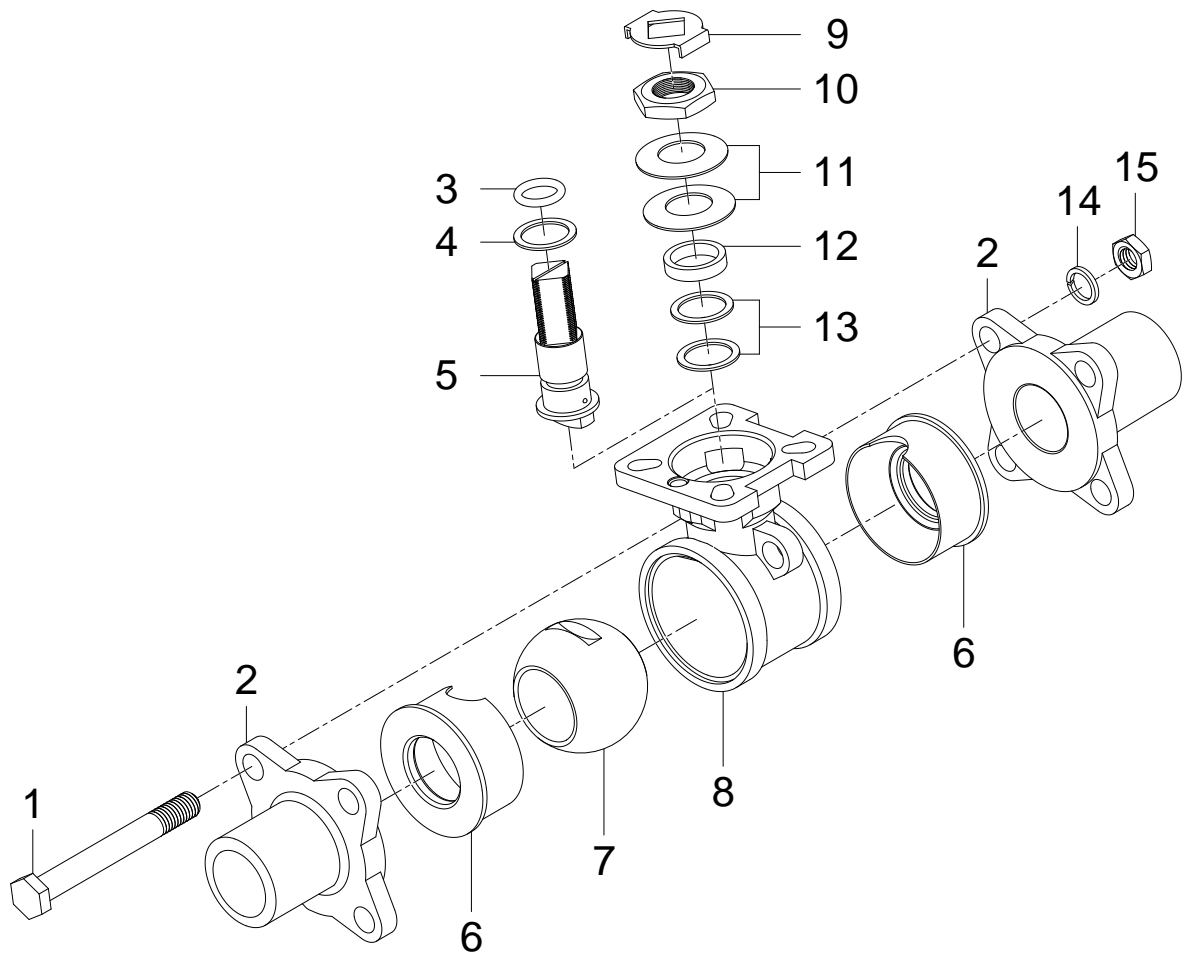

4762849 VZBD-1-W1-16-T-2-F0405-V14V14 Ball valve - Series: All

4762849 VZBD-1-W1-16-T-2-F0405-V14V14 Ball valve - Series: All

Pos.	Part no.	Type	Note	Qty.	Unit
A	8083173	VAVC-F8-WP-2-1"-W1 Seal set	Spare parts: 3, 4, 6, 13	1	PC
1			Not available Tightening torque 30 Nm / 22.1 lbf ft	1	PC
2			Not available	2	PC
3			Not available separately, see position A	1	PC
4			Not available separately, see position A	1	PC
5			Not available	1	PC
6			Not available separately, see position A	2	PC
7	8083181	VAVC-F8-B-2-1"-W1 Ball		1	PC
8			Not available	1	PC
9			Not available	1	PC
10			Not available Tightening torque 20 Nm / 14.8 lbf ft	1	PC
11			Not available	2	PC
12			Not available	1	PC
13			Not available separately, see position A	2	PC
14			Not available	1	PC
15			Not available	1	PC