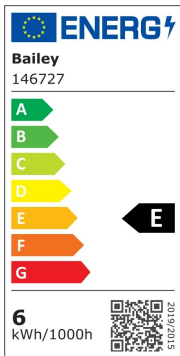

General ETIM properties

ETIM group	Lamps
ETIM class	LED-lamp/Multi-LED
Name	LED FIL WarmDim A60 E27 6W (60W) 806lm 927-922 Opal
Brand	Bailey
Productseries	LED Filament GLS
Producttype	A60 WarmDim Opal