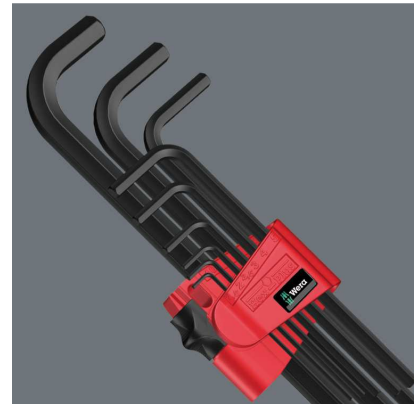

4013288104939

967 PKL TORX® L-key, BlackLaser, TX 8

EAN: 4013288104939

Code:

05024199001

Type: 967 PKL TORX®

Size: TX 8x76

High-quality L-key for TORX® socket screws. The BlackLaser surface offers enhanced corrosion protection. Abrasion-resistant size marking for easy access.