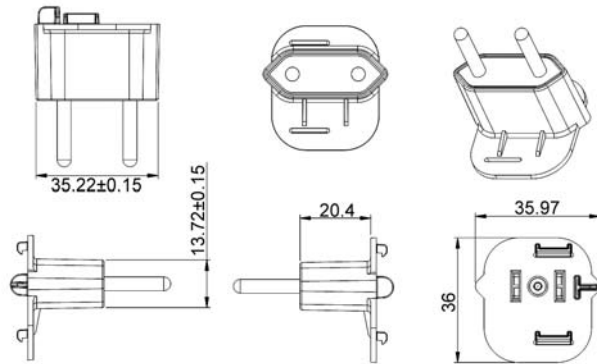

Interchangeable Clips for the F-Series Folding Prong Wall Adapters

FPB – Brazil Clip

Dimension Drawing Unit: mm

FPC – China Clip

Dimension Drawing Unit: mm

FPE – European Clip

Dimension Drawing Unit: mm

FPH – Korea Clip

Dimension Drawing Unit: mm

FPI – India Clip**Dimension Drawing Unit: mm****FPK – UK Clip****Dimension Drawing Unit: mm****FPN – Argentina Clip****Dimension Drawing Unit: mm****FPS – Australia Clip****Dimension Drawing Unit: mm**