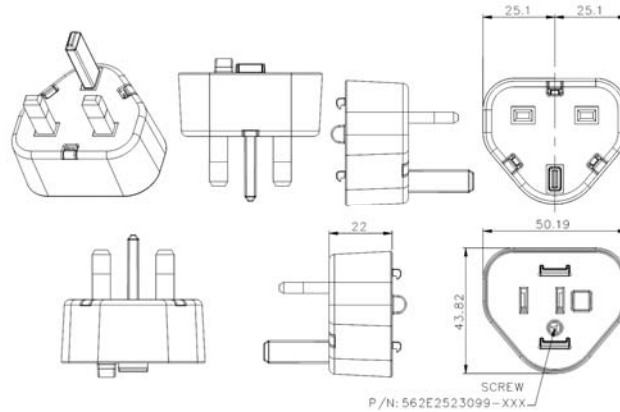

Interchangeable Clips for the F-Series Folding Prong Wall Adapters

FPB – Brazil Clip

Dimension Drawing Unit: mm

FPC – China Clip

Dimension Drawing Unit: mm

FPE – European Clip

Dimension Drawing Unit: mm

FPH – Korea Clip

Dimension Drawing Unit: mm

FPI – India Clip**Dimension Drawing Unit: mm****FPK – UK Clip****Dimension Drawing Unit: mm****FPN – Argentina Clip****Dimension Drawing Unit: mm****FPS – Australia Clip****Dimension Drawing Unit: mm**