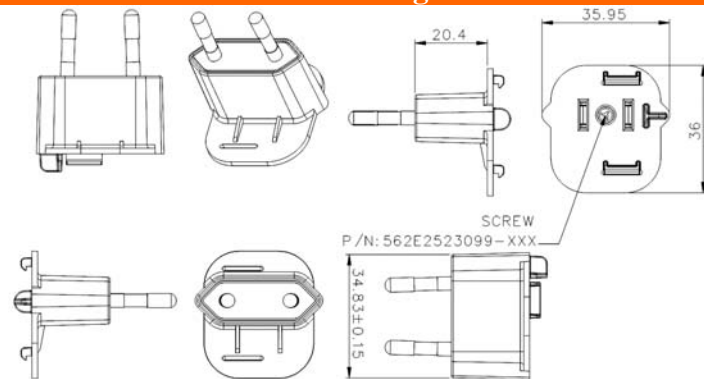

Interchangeable Clips for the F-Series Folding Prong Wall Adapters

FPB – Brazil Clip

Dimension Drawing Unit: mm

FPC – China Clip

Dimension Drawing Unit: mm

FPE – European Clip

Dimension Drawing Unit: mm

FPH – Korea Clip

Dimension Drawing Unit: mm

FPI – India Clip**Dimension Drawing Unit: mm****FPK – UK Clip****Dimension Drawing Unit: mm****FPN – Argentina Clip****Dimension Drawing Unit: mm****FPS – Australia Clip****Dimension Drawing Unit: mm**