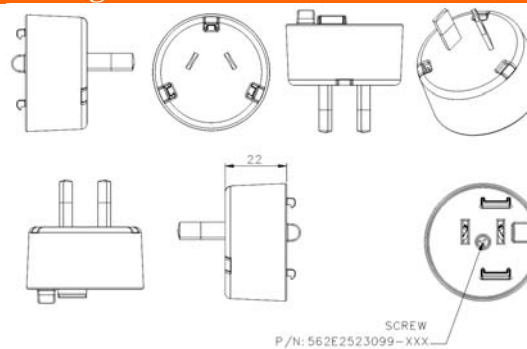

Interchangeable Clips for the F-Series Folding Prong Wall Adapters

FPB – Brazil Clip

Dimension Drawing Unit: mm

FPC – China Clip

Dimension Drawing Unit: mm

FPE – European Clip

Dimension Drawing Unit: mm

FPH – Korea Clip

Dimension Drawing Unit: mm

FPI – India Clip**Dimension Drawing Unit: mm****FPK – UK Clip****Dimension Drawing Unit: mm****FPN – Argentina Clip****Dimension Drawing Unit: mm****FPS – Australia Clip****Dimension Drawing Unit: mm**