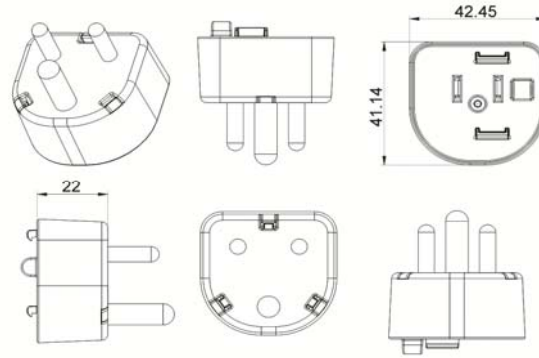

Interchangeable Clips for the F-Series Folding Prong Wall Adapters

FPB – Brazil Clip

Dimension Drawing Unit: mm

FPC – China Clip

Dimension Drawing Unit: mm

FPE – European Clip

Dimension Drawing Unit: mm

FPH – Korea Clip

Dimension Drawing Unit: mm

FPI – India Clip**Dimension Drawing Unit: mm****FPK – UK Clip****Dimension Drawing Unit: mm****FPN – Argentina Clip****Dimension Drawing Unit: mm****FPS – Australia Clip****Dimension Drawing Unit: mm**