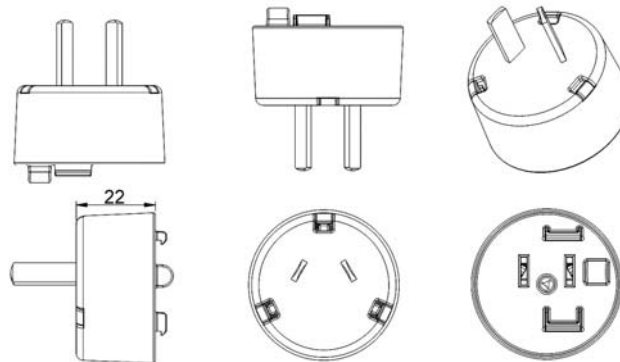

Interchangeable Clips for the F-Series Folding Prong Wall Adapters

FPB – Brazil Clip

Dimension Drawing Unit: mm

FPC – China Clip

Dimension Drawing Unit: mm

FPE – European Clip

Dimension Drawing Unit: mm

FPH – Korea Clip

Dimension Drawing Unit: mm

FPI – India Clip**Dimension Drawing Unit: mm****FPK – UK Clip****Dimension Drawing Unit: mm****FPN – Argentina Clip****Dimension Drawing Unit: mm****FPS – Australia Clip****Dimension Drawing Unit: mm**