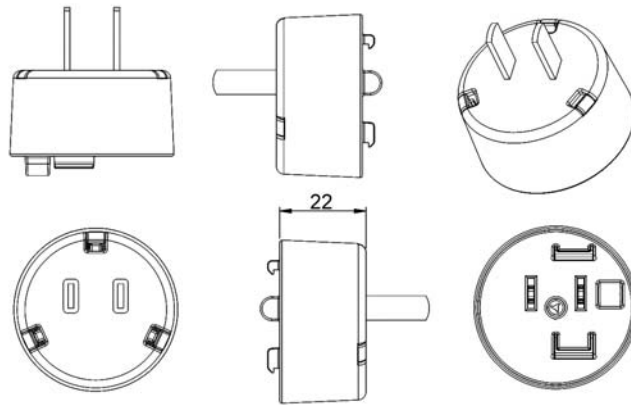

Interchangeable Clips for the F-Series Folding Prong Wall Adapters

FPB – Brazil Clip

Dimension Drawing Unit: mm

FPC – China Clip

Dimension Drawing Unit: mm

FPE – European Clip

Dimension Drawing Unit: mm

FPH – Korea Clip

Dimension Drawing Unit: mm

FPI – India Clip**Dimension Drawing Unit: mm****FPK – UK Clip****Dimension Drawing Unit: mm****FPN – Argentina Clip****Dimension Drawing Unit: mm****FPS – Australia Clip****Dimension Drawing Unit: mm**