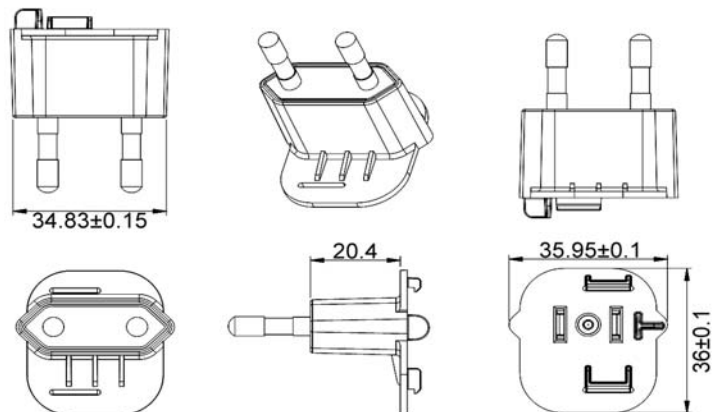

Interchangeable Clips for the F-Series Folding Prong Wall Adapters

FPB – Brazil Clip

Dimension Drawing Unit: mm

FPC – China Clip

Dimension Drawing Unit: mm

FPE – European Clip

Dimension Drawing Unit: mm

FPH – Korea Clip

Dimension Drawing Unit: mm

FPI – India Clip**Dimension Drawing Unit: mm****FPK – UK Clip****Dimension Drawing Unit: mm****FPN – Argentina Clip****Dimension Drawing Unit: mm****FPS – Australia Clip****Dimension Drawing Unit: mm**