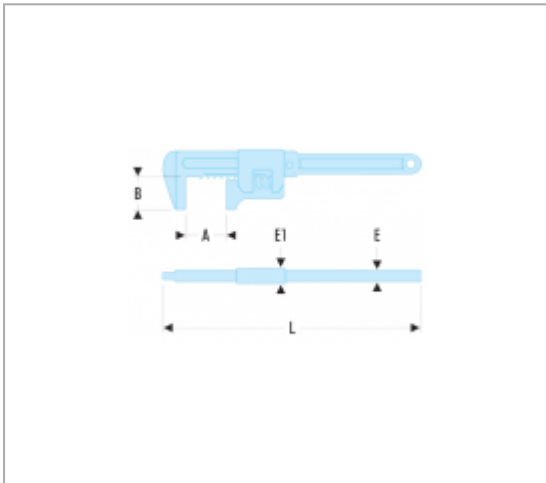

105.280 | 105 - MONKEY WRENCHES

Description :

- Large capacity robust wrenches for heavy duty work. Examples: building, farming, worksites.
- Set of 3 wrenches: maximum capacity 60 - 70 - 80 mm.
- Presentation: satin chrome finish.

Informations :

	105.280
A [mm]	70
A maxi [mm]	70
B [mm]	45
E [mm]	11
E1 [mm]	20
L [mm]	280
[kg]	0.810