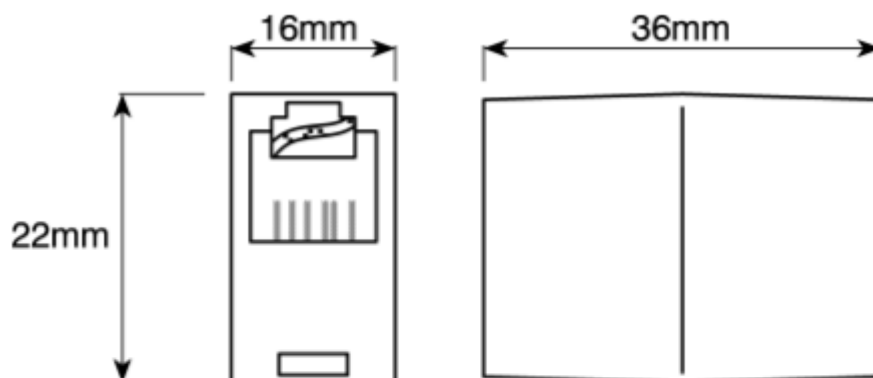

Product Description

From RS Pro, this RJ45 adapter allows the in-line coupling of two ethernet cable assemblies. The RJ45 inline connector allows you to combine patch cords to extend the distance between RJ45 devices and ethernet sockets. The adapter is made from durable ABS resin, and features gold over nickel plated contacts for assured connectivity.

General Specifications

Type	Coupler
Interface Type	RJ45
LAN Category	Cat3
Shield Type	UTP
Wiring Configuration	Straight Through
Colour	Cream
Contact plating	Gold Over Nickel
Housing Material	ABS UL 94 V-0
Contact Material	Phosphor Bronze
Application	Commercial and home office, Tills and public information points, Cash machines

Mechanical Specifications

Length	22.02mm
Width	16mm
Depth	37.3mm

Approvals

Compliance/Certifications	UL 94V-0/2011/65/EU and 2015/863
----------------------------------	----------------------------------