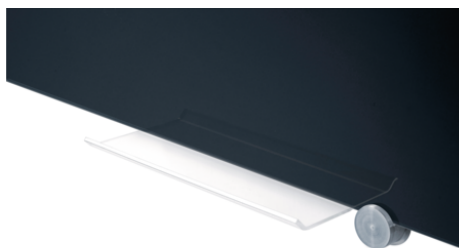

- Magnetic glassboard surface (4 mm)
- Can be written on with Legamaster chalk markers and Legamaster board markers
- Legamaster glassboards can be mounted horizontally and vertically
- Available in colours white, black, red and blue
- Concealed wall mounting (40x60 and 60x80 cm) or wall mounting brackets (90x120 and 100x150 cm)
- Optional marker tray 200 mm (ref. 7-126800) is easily fixed to the glassboard with a strong adhesive strip

Coloured glassboard

90 x 120 cm black

- Minimalistic colourful and decorative glassboard with all functionalities of a standard memoboard / whiteboard
- Tempered safe glass (4 mm)
- Perfect smooth writability
- Very good to excellent dry-wipeability: write on/ dry wipe surface is guaranteed for 25 years when used in combination with Legamaster accessories
- Hygienic glass surface that is easy to clean and keep clean with Legamaster whiteboard and glassboard cleaner
- Legamaster glassboards come with 2 superstrong glassboard magnets (diam. 12 mm), one Legamaster chalk marker, fixing kit and a clear mounting instruction (white glassboards: black marker, all other colours: white marker)
- Remove permanent marker ink: can be used with Magic-Wipe

Ref.: **7-104654**

EAN: **8713797078887**

Recommended accessories

- Glassboard Starter kit Ref.:7-125200
- Marker tray plexi glass coloured glassboard Ref.:7-126800

Product specifications

Surface (material/color)	Safety glass / Black
Magnetic	Yes
Product dimensions	W: 1200 x H: 900 x D: 4 (mm)
Mounting type	Wall (brackets)
Included accessories	One chalkmarker, Two strong glassboard magnets
Product warranty	2 years
Surface warranty	25 years