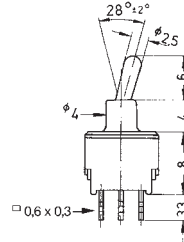

Models:

Switching functions:
Switching functions F/H/R/T:

the closed contacts are opposite to the lever position;
when looking at the brand name on the right hand side

washable

SPDT

ATE 1 D	on	-	on
ATE 1 E	on	off	on
ATE 1 F	mom	-	on
ATE 1 G	mom	off	mom
ATE 1 H	mom	off	on

DPDT

ATE 2 D	on	-	on
ATE 2 E	on	off	on
ATE 2 F	mom	-	on
ATE 2 G	mom	off	mom
ATE 2 H	mom	off	on

DPDT

ATE 2 N	on	-	on
ATE 2 P*	on	off	on
ATE 2 R*	mom	-	on
ATE 2 S*	mom	off	mom
ATE 2 T*	mom	off	on

SPDT

ATE 1 D - RA	on	-	on
ATE 1 E - RA	on	off	on
ATE 1 F - RA	mom	-	on
ATE 1 G - RA	mom	off	mom
ATE 1 H - RA	mom	off	on