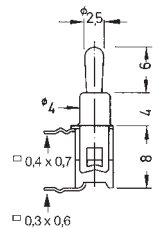

Models:

Switching functions:
Switching functions F/H/R/T:

the closed contacts are opposite to the lever position;
when looking at the brand name on the right hand side

washable

SPDT

ATE 1 D	on	-	on
ATE 1 E	on	off	on
ATE 1 F	mom	-	on
ATE 1 G	mom	off	mom
ATE 1 H	mom	off	on

DPDT

ATE 2 D	on	-	on
ATE 2 E	on	off	on
ATE 2 F	mom	-	on
ATE 2 G	mom	off	mom
ATE 2 H	mom	off	on

DPDT

ATE 2 N	on	-	on
ATE 2 P*	on	off	on
ATE 2 R*	mom	-	on
ATE 2 S*	mom	off	mom
ATE 2 T*	mom	off	on

SPDT

ATE 1 D - RA	on	-	on
ATE 1 E - RA	on	off	on
ATE 1 F - RA	mom	-	on
ATE 1 G - RA	mom	off	mom
ATE 1 H - RA	mom	off	on

DPDT

ATE 2 D - RA	on	-	on
ATE 2 E - RA	on	off	on
ATE 2 F - RA	mom	-	on
ATE 2 G - RA	mom	off	mom
ATE 2 H - RA	mom	off	on

Special versions see page 24.

* Non-stock item; minimum quantity and delivery time on request.