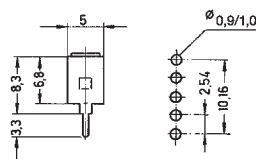

Subminiature Toggle Switches

Specifications:

Contact rating:	max. 48 V AC/DC, 0,4 VA / max. 50 mA min. 20 mV AC/DC, 1 μ A
Contact resistance:	< 50 m Ω
Insulation resistance:	> 500 M Ω at 250 V DC
Dielectric strength:	500 V, 50 Hz for the duration of 1 minute
Operating temperature:	- 20° to + 80° C
Mechanical life:	minimum 60 000 operations
Contacts:	phosphor bronze gold-plated over nickel barrier
Terminals:	PC terminals, crimped phosphor bronze gold-plated over nickel barrier
Material:	case: PBT, meets UL 94 V-0, washable metal parts: nickel-plated brass
Mounting:	on pc-board
Soldering conditions:	auto-soldering – max.: 5 sec \pm 1 sec., 260° C \pm 5° C

Accessories:

Plastic caps	Order number
black	C 3105
green	C 3106
grey	C 3107
yellow	C 3108
red	C 3109
white	C 3110

Supporting bracket for	ATE 1.	ATE 2.
Order number	AZ 0001	AZ 0005

Subminiature Toggle Switches

Models:

Switching functions:
Switching functions F/H/R/T:

the closed contacts are opposite to the lever position;
when looking at the brand name on the right hand side

washable

SPDT

ATE 1 D	on	-	on
ATE 1 E	on	off	on
ATE 1 F	mom	-	on
ATE 1 G	mom	off	mom
ATE 1 H	mom	off	on