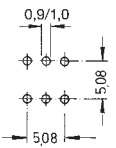

Models:

Switching functions:
Switching functions F/H/R/T:

the closed contacts are opposite to the lever position;
when looking at the brand name on the right hand side

washable

SPDT

ATE 1 D	on	-	on
ATE 1 E	on	off	on
ATE 1 F	mom	-	on
ATE 1 G	mom	off	mom
ATE 1 H	mom	off	on

DPDT

ATE 2 D	on	-	on
ATE 2 E	on	off	on
ATE 2 F	mom	-	on
ATE 2 G	mom	off	mom
ATE 2 H	mom	off	on

DPDT

ATE 2 N	on	-	on
ATE 2 P*	on	off	on
ATE 2 R*	mom	-	on
ATE 2 S*	mom	off	mom
ATE 2 T*	mom	off	on

SPDT

ATE 1 D - RA	on	-	on
ATE 1 E - RA	on	off	on
ATE 1 F - RA	mom	-	on
ATE 1 G - RA	mom	off	mom
ATE 1 H - RA	mom	off	on