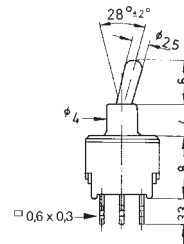

Subminiature Toggle Switches

Models:

Switching functions:
Switching functions F/H/R/T:

the closed contacts are opposite to the lever position;
when looking at the brand name on the right hand side

washable

SPDT

ATE 1 D	on	-	on
ATE 1 E	on	off	on
ATE 1 F	mom	-	on
ATE 1 G	mom	off	mom
ATE 1 H	mom	off	on

DPDT

ATE 2 D	on	-	on
ATE 2 E	on	off	on
ATE 2 F	mom	-	on
ATE 2 G	mom	off	mom
ATE 2 H	mom	off	on

DPDT

ATE 2 N	on	-	on
ATE 2 P*	on	off	on
ATE 2 R*	mom	-	on
ATE 2 S*	mom	off	mom
ATE 2 T*	mom	off	on

SPDT

ATE 1 D - RA	on	-	on
ATE 1 E - RA	on	off	on
ATE 1 F - RA	mom	-	on
ATE 1 G - RA	mom	off	mom
ATE 1 H - RA	mom	off	on

DPDT

ATE 2 D - RA	on	-	on
ATE 2 E - RA	on	off	on
ATE 2 F - RA	mom	-	on
ATE 2 G - RA	mom	off	mom
ATE 2 H - RA	mom	off	on

Special versions see page 24.

* Non-stock item; minimum quantity and delivery time on request.