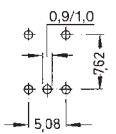

Models:

Switching functions:
Switching functions F/H/R/T:

the closed contacts are opposite to the lever position;
when looking at the brand name on the right hand side

washable

SPDT

ATE 1 D	on	-	on
ATE 1 E	on	off	on
ATE 1 F	mom	-	on
ATE 1 G	mom	off	mom
ATE 1 H	mom	off	on

DPDT

ATE 2 D	on	-	on
ATE 2 E	on	off	on
ATE 2 F	mom	-	on
ATE 2 G	mom	off	mom
ATE 2 H	mom	off	on

DPDT

ATE 2 N	on	-	on
ATE 2 P*	on	off	on
ATE 2 R*	mom	-	on
ATE 2 S*	mom	off	mom
ATE 2 T*	mom	off	on

SPDT

ATE 1 D - RA	on	-	on
ATE 1 E - RA	on	off	on
ATE 1 F - RA	mom	-	on
ATE 1 G - RA	mom	off	mom
ATE 1 H - RA	mom	off	on