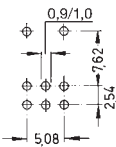

Models:

Switching functions:
Switching functions F/H/R/T:

the closed contacts are opposite to the lever position;
when looking at the brand name on the right hand side

washable

SPDT

ATE 1 D	on	-	on
ATE 1 E	on	off	on
ATE 1 F	mom	-	on
ATE 1 G	mom	off	mom
ATE 1 H	mom	off	on

DPDT

ATE 2 D	on	-	on
ATE 2 E	on	off	on
ATE 2 F	mom	-	on
ATE 2 G	mom	off	mom
ATE 2 H	mom	off	on

DPDT

ATE 2 N	on	-	on
ATE 2 P*	on	off	on
ATE 2 R*	mom	-	on
ATE 2 S*	mom	off	mom
ATE 2 T*	mom	off	on

SPDT

ATE 1 D - RA	on	-	on
ATE 1 E - RA	on	off	on
ATE 1 F - RA	mom	-	on
ATE 1 G - RA	mom	off	mom
ATE 1 H - RA	mom	off	on

DPDT

ATE 2 D - RA	on	-	on
ATE 2 E - RA	on	off	on
ATE 2 F - RA	mom	-	on
ATE 2 G - RA	mom	off	mom
ATE 2 H - RA	mom	off	on

Special versions see page 24.

* Non-stock item; minimum quantity and delivery time on request.