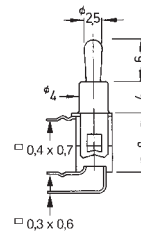

Models:

Switching functions:
Switching functions F/H/R/T:

the closed contacts are opposite to the lever position;
when looking at the brand name on the right hand side

washable

SPDT

ATE 1 D	on	-	on
ATE 1 E	on	off	on
ATE 1 F	mom	-	on
ATE 1 G	mom	off	mom
ATE 1 H	mom	off	on

DPDT

ATE 2 D	on	-	on
ATE 2 E	on	off	on
ATE 2 F	mom	-	on
ATE 2 G	mom	off	mom
ATE 2 H	mom	off	on

DPDT

ATE 2 N	on	-	on
ATE 2 P*	on	off	on
ATE 2 R*	mom	-	on
ATE 2 S*	mom	off	mom
ATE 2 T*	mom	off	on

SPDT

ATE 1 D - RA	on	-	on
ATE 1 E - RA	on	off	on
ATE 1 F - RA	mom	-	on
ATE 1 G - RA	mom	off	mom
ATE 1 H - RA	mom	off	on

DPDT

ATE 2 D - RA	on	-	on
ATE 2 E - RA	on	off	on
ATE 2 F - RA	mom	-	on
ATE 2 G - RA	mom	off	mom
ATE 2 H - RA	mom	off	on

Special versions see page 24.

* Non-stock item; minimum quantity and delivery time on request.