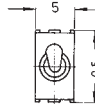

Models:

Switching functions:
Switching functions F/H/R/T:

the closed contacts are opposite to the lever position;
when looking at the brand name on the right hand side

washable

SPDT

ATE 1 D	on	-	on
ATE 1 E	on	off	on
ATE 1 F	mom	-	on
ATE 1 G	mom	off	mom
ATE 1 H	mom	off	on

DPDT

ATE 2 D	on	-	on
ATE 2 E	on	off	on
ATE 2 F	mom	-	on
ATE 2 G	mom	off	mom
ATE 2 H	mom	off	on

DPDT

ATE 2 N	on	-	on
ATE 2 P*	on	off	on
ATE 2 R*	mom	-	on
ATE 2 S*	mom	off	mom
ATE 2 T*	mom	off	on

SPDT

ATE 1 D - RA	on	-	on
ATE 1 E - RA	on	off	on
ATE 1 F - RA	mom	-	on
ATE 1 G - RA	mom	off	mom
ATE 1 H - RA	mom	off	on