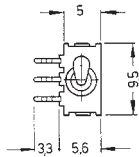

Models:

Switching functions:
Switching functions F/H/R/T:

the closed contacts are opposite to the lever position;
when looking at the brand name on the right hand side

washable

SPDT

ATE 1 D	on	-	on
ATE 1 E	on	off	on
ATE 1 F	mom	-	on
ATE 1 G	mom	off	mom
ATE 1 H	mom	off	on

DPDT

ATE 2 D	on	-	on
ATE 2 E	on	off	on
ATE 2 F	mom	-	on
ATE 2 G	mom	off	mom
ATE 2 H	mom	off	on

DPDT

ATE 2 N	on	-	on
ATE 2 P*	on	off	on
ATE 2 R*	mom	-	on
ATE 2 S*	mom	off	mom
ATE 2 T*	mom	off	on

SPDT

ATE 1 D - RA	on	-	on
ATE 1 E - RA	on	off	on
ATE 1 F - RA	mom	-	on
ATE 1 G - RA	mom	off	mom
ATE 1 H - RA	mom	off	on

DPDT

ATE 2 D - RA	on	-	on
ATE 2 E - RA	on	off	on
ATE 2 F - RA	mom	-	on
ATE 2 G - RA	mom	off	mom
ATE 2 H - RA	mom	off	on

Special versions see page 24.

* Non-stock item; minimum quantity and delivery time on request.