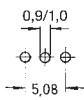

Models:

Switching functions:
Switching functions F/H/R/T:

the closed contacts are opposite to the lever position;
when looking at the brand name on the right hand side

washable

SPDT

ATE 1 D	on	-	on
ATE 1 E	on	off	on
ATE 1 F	mom	-	on
ATE 1 G	mom	off	mom
ATE 1 H	mom	off	on