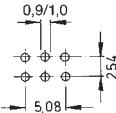

Models:

Switching functions:
Switching functions F/H/R/T:

the closed contacts are opposite to the lever position;
when looking at the brand name on the right hand side

washable

SPDT

ATE 1 D	on	-	on
ATE 1 E	on	off	on
ATE 1 F	mom	-	on
ATE 1 G	mom	off	mom
ATE 1 H	mom	off	on

DPDT

ATE 2 D	on	-	on
ATE 2 E	on	off	on
ATE 2 F	mom	-	on
ATE 2 G	mom	off	mom
ATE 2 H	mom	off	on

DPDT

ATE 2 N	on	-	on
ATE 2 P*	on	off	on
ATE 2 R*	mom	-	on
ATE 2 S*	mom	off	mom
ATE 2 T*	mom	off	on

SPDT

ATE 1 D - RA	on	-	on
ATE 1 E - RA	on	off	on
ATE 1 F - RA	mom	-	on
ATE 1 G - RA	mom	off	mom
ATE 1 H - RA	mom	off	on