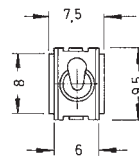

Models:

Switching functions:
Switching functions F/H/R/T:

the closed contacts are opposite to the lever position;
when looking at the brand name on the right hand side

washable

SPDT

ATE 1 D	on	-	on
ATE 1 E	on	off	on
ATE 1 F	mom	-	on
ATE 1 G	mom	off	mom
ATE 1 H	mom	off	on

DPDT

ATE 2 D	on	-	on
ATE 2 E	on	off	on
ATE 2 F	mom	-	on
ATE 2 G	mom	off	mom
ATE 2 H	mom	off	on

DPDT

ATE 2 N	on	-	on
ATE 2 P*	on	off	on
ATE 2 R*	mom	-	on
ATE 2 S*	mom	off	mom
ATE 2 T*	mom	off	on

SPDT

ATE 1 D - RA	on	-	on
ATE 1 E - RA	on	off	on
ATE 1 F - RA	mom	-	on
ATE 1 G - RA	mom	off	mom
ATE 1 H - RA	mom	off	on