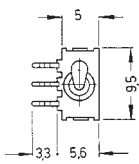

Models:

Switching functions:
Switching functions F/H/R/T:

the closed contacts are opposite to the lever position;
when looking at the brand name on the right hand side

washable

SPDT

ATE 1 D	on	-	on
ATE 1 E	on	off	on
ATE 1 F	mom	-	on
ATE 1 G	mom	off	mom
ATE 1 H	mom	off	on

DPDT

ATE 2 D	on	-	on
ATE 2 E	on	off	on
ATE 2 F	mom	-	on
ATE 2 G	mom	off	mom
ATE 2 H	mom	off	on

DPDT

ATE 2 N	on	-	on
ATE 2 P*	on	off	on
ATE 2 R*	mom	-	on
ATE 2 S*	mom	off	mom
ATE 2 T*	mom	off	on

SPDT

ATE 1 D - RA	on	-	on
ATE 1 E - RA	on	off	on
ATE 1 F - RA	mom	-	on
ATE 1 G - RA	mom	off	mom
ATE 1 H - RA	mom	off	on

DPDT

ATE 2 D - RA	on	-	on
ATE 2 E - RA	on	off	on
ATE 2 F - RA	mom	-	on
ATE 2 G - RA	mom	off	mom
ATE 2 H - RA	mom	off	on

Special versions see page 24.

* Non-stock item; minimum quantity and delivery time on request.