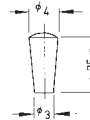

Subminiature Toggle Switches

Specifications:

Contact rating:	max. 48 V AC/DC, 0,4 VA / max. 50 mA min. 20 mV AC/DC, 1 μ A
Contact resistance:	< 50 m Ω
Insulation resistance:	> 500 M Ω at 250 V DC
Dielectric strength:	500 V, 50 Hz for the duration of 1 minute
Operating temperature:	- 20° to + 80° C
Mechanical life:	minimum 60 000 operations
Contacts:	phosphor bronze gold-plated over nickel barrier
Terminals:	PC terminals, crimped phosphor bronze gold-plated over nickel barrier
Material:	case: PBT, meets UL 94 V-0, washable metal parts: nickel-plated brass
Mounting:	on pc-board
Soldering conditions:	auto-soldering – max.: 5 sec \pm 1 sec., 260° C \pm 5° C

Accessories:

Plastic caps	Order number
black	C 3105
green	C 3106
grey	C 3107
yellow	C 3108
red	C 3109
white	C 3110

Supporting bracket for	ATE 1.	ATE 2.
Order number	AZ 0001	AZ 0005

Subminiature Toggle Switches

Models:

Switching functions:
Switching functions F/H/R/T:

the closed contacts are opposite to the lever position;
when looking at the brand name on the right hand side

washable

SPDT

ATE 1 D	on	-	on
ATE 1 E	on	off	on
ATE 1 F	mom	-	on
ATE 1 G	mom	off	mom
ATE 1 H	mom	off	on