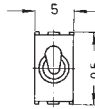

Models:

Switching functions:
Switching functions F/H/R/T:

the closed contacts are opposite to the lever position;
when looking at the brand name on the right hand side

washable

SPDT

ATE 1 D	on	-	on
ATE 1 E	on	off	on
ATE 1 F	mom	-	on
ATE 1 G	mom	off	mom
ATE 1 H	mom	off	on

DPDT

ATE 2 D	on	-	on
ATE 2 E	on	off	on
ATE 2 F	mom	-	on
ATE 2 G	mom	off	mom
ATE 2 H	mom	off	on

DPDT

ATE 2 N	on	-	on
ATE 2 P*	on	off	on
ATE 2 R*	mom	-	on
ATE 2 S*	mom	off	mom
ATE 2 T*	mom	off	on

SPDT

ATE 1 D - RA	on	-	on
ATE 1 E - RA	on	off	on
ATE 1 F - RA	mom	-	on
ATE 1 G - RA	mom	off	mom
ATE 1 H - RA	mom	off	on