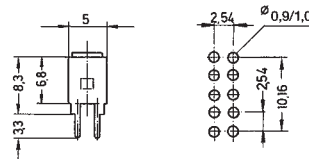

Subminiature Toggle Switches

Specifications:

Contact rating:	max. 48 V AC/DC, 0,4 VA / max. 50 mA min. 20 mV AC/DC, 1 μ A
Contact resistance:	< 50 m Ω
Insulation resistance:	> 500 M Ω at 250 V DC
Dielectric strength:	500 V, 50 Hz for the duration of 1 minute
Operating temperature:	- 20° to + 80° C
Mechanical life:	minimum 60 000 operations
Contacts:	phosphor bronze gold-plated over nickel barrier
Terminals:	PC terminals, crimped phosphor bronze gold-plated over nickel barrier
Material:	case: PBT, meets UL 94 V-0, washable metal parts: nickel-plated brass
Mounting:	on pc-board
Soldering conditions:	auto-soldering – max.: 5 sec \pm 1 sec., 260° C \pm 5° C

Accessories:

Plastic caps	Order number
black	C 3105
green	C 3106
grey	C 3107
yellow	C 3108
red	C 3109
white	C 3110

Supporting bracket for	ATE 1.	ATE 2.
Order number	AZ 0001	AZ 0005

Subminiature Toggle Switches

Models:

Switching functions:
Switching functions F/H/R/T:

the closed contacts are opposite to the lever position;
when looking at the brand name on the right hand side

washable

SPDT

ATE 1 D	on	-	on
ATE 1 E	on	off	on
ATE 1 F	mom	-	on
ATE 1 G	mom	off	mom
ATE 1 H	mom	off	on