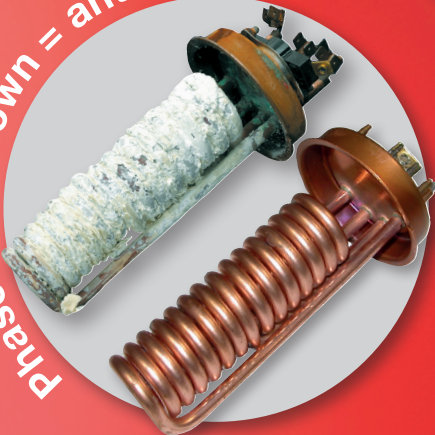

225mm

89.5mm

- Contemporary Design
- Chrome Highlights
- Slim Profile
- Easy to Understand Controls
- Chrome 6 Mode Shower Head

Redring, Expressions, SmartFit and FlexiKit are registered trademarks of Redring Xpelair Group Ltd (The Company). The Company reserves the right to alter product specification or appearance without prior notice. All finishes and information are accurate at time of printing.

# Expressions Revive

Electric Shower

FlexiKit adjustable rail bracket

Multiple legacy wall fixings

Phased shutdown = anti-scale\*

Special push fit compression adaptor

DIY filter removal