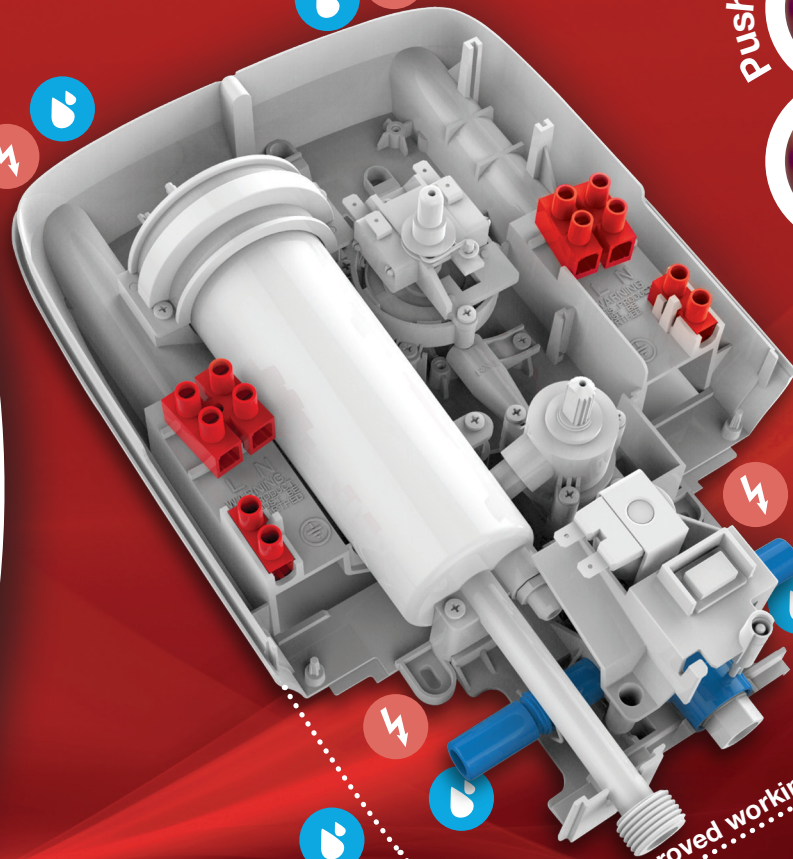

225mm

89.5mm

- Contemporary Design
- Chrome Highlights
- Slim Profile
- Easy to Understand Controls
- Chrome 6 Mode Shower Head

Redring, Expressions, SmartFit and FlexiKit are registered trademarks of Redring Xpelair Group Ltd (The Company). The Company reserves the right to alter product specification or appearance without prior notice. All finishes and information are accurate at time of printing.

## • Technical Specification •

- Operating water pressure 1-10 bar (15 -150psi)
- Water connection – 15mm plain shank push fit or standard 1/2" BSP compression fittings
- Dual terminal blocks for left or right hand electrical connection
- Top, bottom, rear and side entry options for pipe connection from both left and right hand sides (compression and push-fit).
- Top, bottom and rear entry options for cable from left and right hand sides.
- Recommended cable sizes and fuse ratings:
  - 7.2kW – 6mm<sup>2</sup> 30 Amps
  - 8.5kW – 6 -10mm<sup>2</sup> 40 Amps
  - 9.5kW – 10mm<sup>2</sup> 45 Amps

# Expressions Revive

Electric Shower

FlexiKit adjustable rail bracket

Multiple legacy wall fixings

Phased shutdown = anti-scale\*

Special push fit compression adaptor

DIY filter removal

# SMARTFIT2

8 Compression  
8 push fit  
6 Cable entry

Improved working space

Expressions Revive  
Electric Shower

\*Plus models only