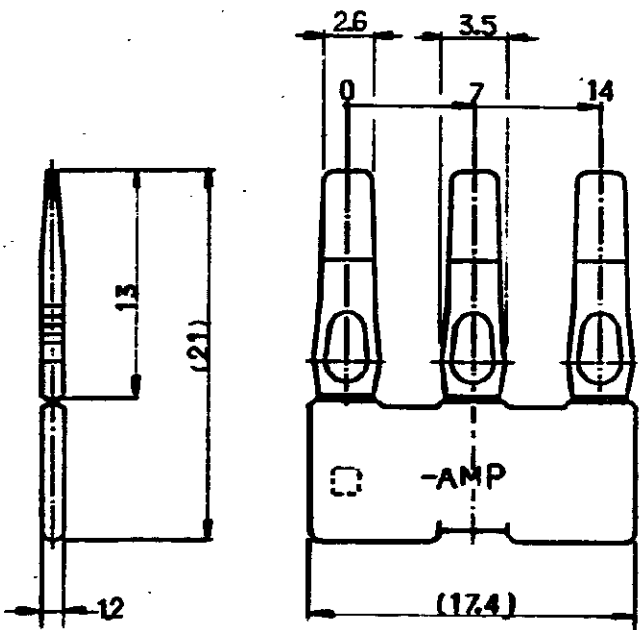

REV. 174395

1. 注:
1. 適合相手型番: 172494 (5極プラグ・ハウジング)
  2. 取扱説明書番号: CM-343J

単位: 1E DIMENSIONS IN MM. DO NOT SCALE PRINT

© 1982 BY AMP (Japan), Ltd. ALL RIGHTS RESERVED. AMP PRODUCTS COVERED BY PATENTS AND/OR PATENTS PENDING

0	作成 J-7620	ry	ym	11/1/86
DR	CHK	DATE		

OR: X 4000/10/86 DE: X yuon 11/30/86
CHK: 11/1/86 APP: 11/10/86

ZR: NAME: MIC-MKII 77ル・077 7L-1 5極