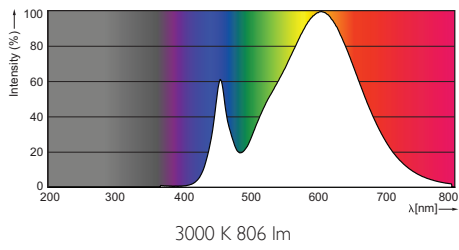

Logistic code(s) - 929000249132
12NC

Net weight per piece 0.081 kg

Photometric data

© 2014 Koninklijke Philips N.V. (Royal Philips)
All rights reserved.

Specifications are subject to change without notice. Trademarks are the property of Koninklijke Philips N.V. (Royal Philips) or their respective owners.

www.philips.com/lighting

2014, August 3
data subject to change