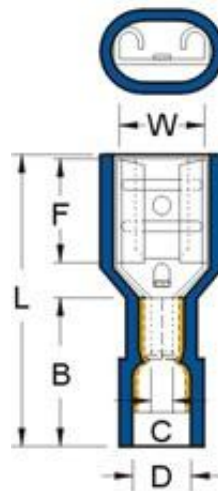

# RS PRO PC-FULLY INSULATED DOUBLE CRIMP FEMALE DISCONNECTORS

Stock number: 178-8296

**MAXIMUM ELECTRIC CURRENT:**

A.W.G.	16	14
AMP.	10	15

**MAXIMUM ELECTRICAL RATING:** 125° C 600 VOLTS MAX.

**INSULATION MATERIAL:** PC

**TERMINAL MATERIAL:** BRASS

**INSULATION COLOR:** BLUE

WIRE RANGE A.W.G. mm <sup>2</sup>	ITEM NO.	NEMA TAB	DIMENSION inch(mm)					
			W	F	L	B	D	T
16-14 A.W.G.	178-8296	.032X.250 (0.8X6.35)	0.26	0.295	0.846	0.433	0.197	0.016
1.5-2.5 mm <sup>2</sup>			6.6	7.5	21.5	11	5.000	0.4