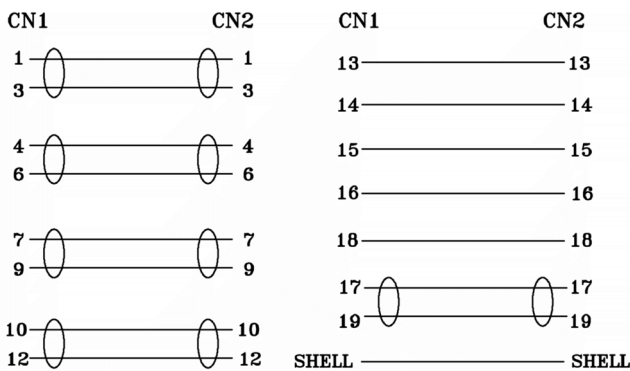

### RS PRO 1mtr HDMI M-M High Speed with Ethernet Cable - White

Stock number: 182-8505

EN

The RSPRO 1 metre male to male HDMI cable which has a white PVC jack and an outer diameter of 6mm. The connectors have a gold flash covering to prevent corrosion.

The connector hoods are also made of white PVC with a small foot print of 19.44mm wide and 11mm high, and have a strain relief to prevent the jacket splitting around the boot.

HDMI is possibly the most common display connection on the market which can be found on devices ranging from PC's, Bluray players, games consoles and more.