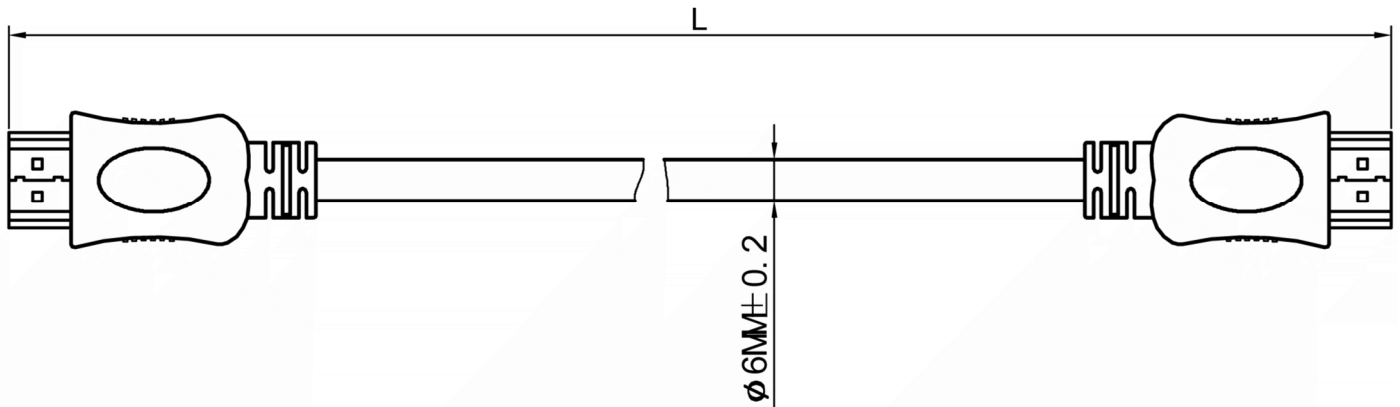

### RS PRO 1mtr HDMI M-M High Speed with Ethernet Cable - White

Stock number: 182-8505

EN

The RSPRO 1 metre male to male HDMI cable which has a white PVC jack and an outer diameter of 6mm. The connectors have a gold flash covering to prevent corrosion.

The connector hoods are also made of white PVC with a small foot print of 19.44mm wide and 11mm high, and have a strain relief to prevent the jacket splitting around the boot.

HDMI is possibly the most common display connection on the market which can be found on devices ranging from PC's, Bluray players, games consoles and more.

1. CABLE: 30AWG[(0.254MM BC\*1P+FAM)\*5PCS +0.254MM BC\*5C+AL+0.254MM BC+PVC6.0MM] OUTER JACKET BLACK IN COLOR OD:6.0MM±0.2mm
2. HOOD: MOLDING TYPE,BLACK IN COLOR
3. CABLE ELECTRICAL TEST: 100% OPEN SHORT & MISS WIRE TEST.
4. PACKING: 1PC/POLYBAG