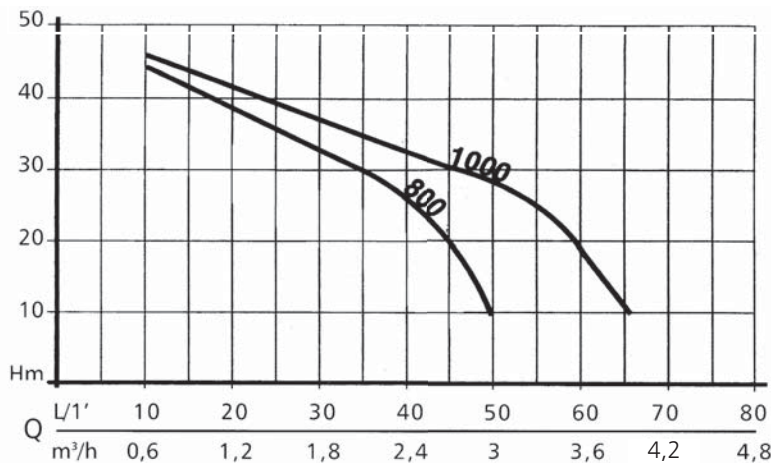

220 - 240 / 1 / 50Hz. 2850 rpm.

Continuous operation.

JET 800/1000 Series Operating Characteristics at 50 Hz.

Dimensions and Weights.

Model	Dimensions in mm						Weight	
	A	B	C	D	E	DNA	DNM	Kg
JET 800M	400	147	160	190	182	1"	1"	14.2
JET 1000M	425	147	160	190	182	1"	1"	16.8