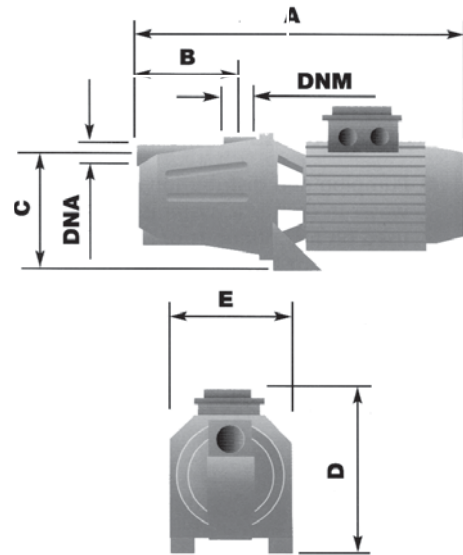

JET Series

Jet self-priming pumps combine the functional advantage of centrifugal pumps with the practical advantages of self-priming ones. The pump features a Venturi system, ensuring excellent hydraulic efficiency and considerable pressure capacity.

Applications.

Pumping and distribution of water in domestic systems used on a continuous or intermittent basis.

Booster units, washing, garden irrigation, fountains.

Technical Data.

Type of liquid: clean water with no suspended solids or abrasive material.

Maximum liquid temperature 50°C.

Maximum suction height recommended 8 metres with a foot valve.

Maximum working pressure 6 bar.

Technical Features.

Cast iron pump body.

Technopolymer impeller.

Technopolymer diffuser, Venturi tube and nozzle.

Stainless steel shaft.

Carbon against ceramic mechanical seal faces. O-ring NBR.

Motor Features.

Enclosed motor with external ventilation.

IP 44 protection.

Insulation class F.

Single phase power supply with permanently activated condenser and thermal protection incorporated into motor winding.

220 - 240 / 1 / 50Hz. 2850 rpm.

Continuous operation.

JET 800/1000 Series Operating Characteristics at 50 Hz.

Dimensions and Weights.

Model	Dimensions in mm						Weight	
	A	B	C	D	E	DNA	DNM	Kg
JET 800M	400	147	160	190	182	1"	1"	14.2
JET 1000M	425	147	160	190	182	1"	1"	16.8

Model	Nominal Power		Absorbed Power		Voltage	Amp.	µf	Q	Pressure gauge height in metres							
	HP	kW	HP	kW					0	5	20	30	40	50	60	70
JET 800M	1	0,75	1,3	1	1~220-240	4,5	12,5	Pressure gauge height in metres	48	44	36	31	27	7		
JET1000M	1,36	1	1,5	1,1	1~220-240	5	16		49	45	36	32	28	25	15	3

Lowara UK Limited
Millwey Rise Industrial Estate
Axminster, Devon EX13 5HU - UK
Tel: (+44) 01297 630230
Fax: (+44) 01297 630270
e-mail: lowaraukenquiries@xylem.com
<http://www.lowara.co.uk>
<http://completewatersystems.com>

Xylem Water Solutions Ireland Limited
50 Broomhill Close
Airton Road
Tallaght - Dublin 24
Tel: (+353) 01 4524444
Fax: (+353) 01 4524795
e-mail: lowara.ireland@xylem.com
<http://www.lowara.ie>