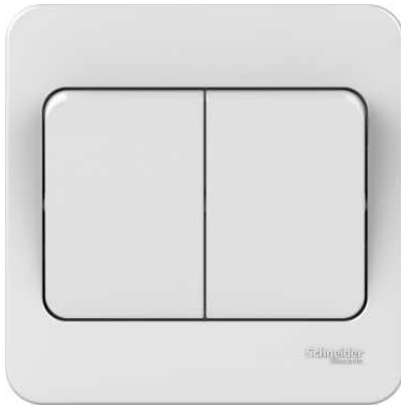

## GGBL1022WS

Lisse - 2-way wide rocker switch - 2 gangs - 10AX - white

### Main

Range	Lisse
Product or component type	Switch
Device presentation	Complete product
Colour tint	White
Quantity per set	Set of 1

### Complementary

Switch function	2-way
Control type	Rocker
Number of gangs	2 gangs
Pilot light	Without LED
Device mounting	Wall mounted
Rated current	10 AX, 230 V AC
Connections - terminals	Screw terminals
Material	Urea (carbamide)
Surface finish	Matt
Type of packing	Bag
Height	28 mm
Width	87 mm
Depth	87 mm
Product weight	0.097 kg