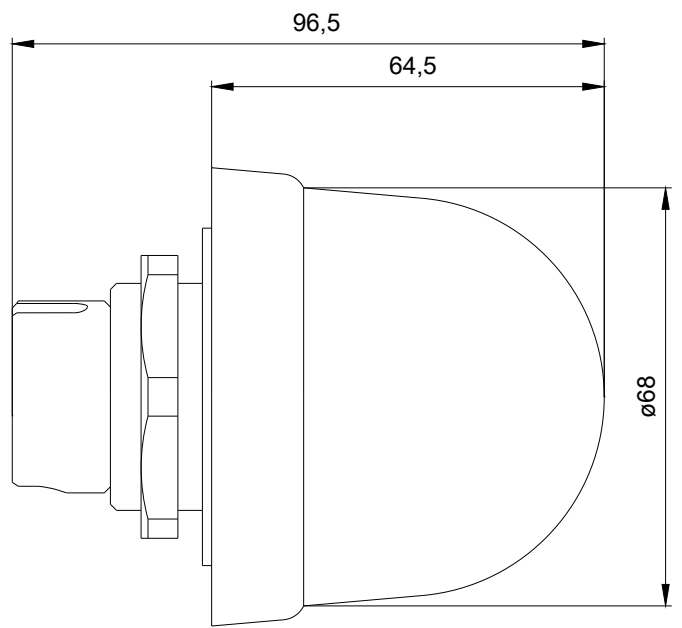

Integrated signal lamp, continuous light, red, 12-230 V AC/DC,  
Diameter 70 mm

General technical data	
<b>Product designation</b>	Continuous light element
<b>Type of voltage</b>	
• of the operating voltage	AC/DC
<b>Operating voltage</b>	
• at DC rated value	12 ... 230 V
• at AC at 50 Hz rated value	12 ... 230 V
• at AC at 60 Hz rated value	12 ... 230 V
<b>Relative positive tolerance of the operating voltage</b>	10 %
<b>Relative negative tolerance of the operating voltage</b>	-10 %
<b>Consumed active power</b>	5 W
<b>Reference code</b>	
• acc. to DIN EN 81346-2	P
<b>Mounting type</b>	Bayonet / flush mounting
<b>Material</b>	PC; PC/ABS; PA
<b>Color</b>	red
Mechanical data	
<b>Product component Light source</b>	No

Ambient conditions	
Ambient temperature during operation	-20 ... +60 °C
Protection class IP	IP65
Depth	31 mm
Height	66 mm
Width	75 mm

<https://support.industry.siemens.com/cs/ww/en/ps/8WD5300-1AB>

**Image database (product images, 2D dimension drawings, 3D models, device circuit diagrams, EPLAN macros, ...)**

[http://www.automation.siemens.com/bilddb/cax\\_de.aspx?mlfb=8WD5300-1AB&lang=en](http://www.automation.siemens.com/bilddb/cax_de.aspx?mlfb=8WD5300-1AB&lang=en)