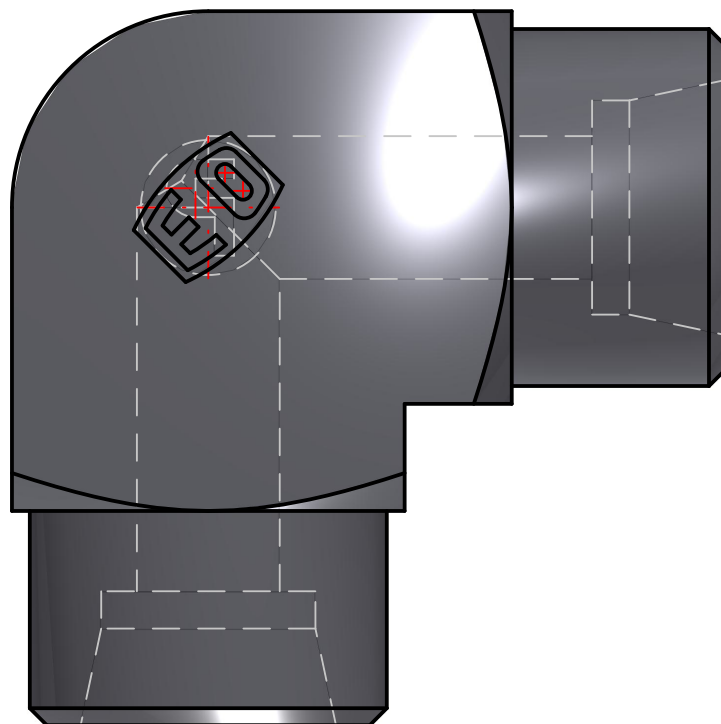

ENGINEERING YOUR SUCCESS.

Parker Hannifin Corporation
High Pressure Connectors Europe
Am Metallwerk 9
33659 Bielefeld, Germany
Ph: +49 (0) 521-4048-0
Fax: +49 (0) 521-4048-4280

PARKER High Pressure Connectors Europe Division Ermeto DIN tube to tube high pressure hydraulic tube fittings

PART Number: W12SCFX

*Interactive 3D graphic, click to activate and rotate
(3D capable PDF viewer required)*

Technical Data	
Part Number	W12SCFX
Series Name	Ermeto DIN tube to tube high pressure hydraulic tube fittings
Series Code	Ermeto DIN tube to tube high pressure hydraulic tube fittings
Division ID	687614
Division Name	High Pressure Connectors Europe Division
Company	Parker Hannifin