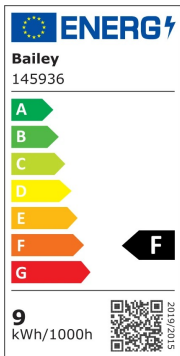

General ETIM properties

ETIM group	Lamps
ETIM class	LED-lamp/Multi-LED
Name	LED A60 Switch B22d DIM 8.5W (60W) 806lm 5CCT 827-865
Brand	Bailey
Productseries	Ecoplus LED bulb
Producttype	A60 Switch

ETIM specifications

Socket	B22d
Luminous flux [lm]	806 - 806
Nominal voltage [V]	220 - 240
Lamp power [W]	8.5 - 8.5
Colour temperature [K]	2700 - 6500
Diameter [mm]	60
Length [mm]	112
Dimmable	Yes
Lamp shape	Pear-shape
Beam angle [°]	180 - 180
Colour	White
Type of glass/cover	Opal
Lamp designation	A-type
Colour rendering index CRI	80-89
Voltage type	AC
Filament lamp	No
Rated luminous flux according to IEC 62612 [lm]	806
Power factor	0.8
Lamp efficacy [lm/W]	95
Nominal current [mA]	53 - 53
Colour of light according to EN 12464-1	Warm white < 3300 K
Housing colour	White
Average nominal lifetime [h]	15000
Degree of protection (IP)	IP20
Colour consistency (McAdam ellipse)	SDCM6
Min. number of switching cycles	7500
Weighted energy consumption in 1000 hours [kWh]	9
Remote operation possible	No
With movement sensor	No
With remote control	No
Photobiological safety according to EN 62471	RG0
Compatible with Apple HomeKit	No
Compatible with Google Assistant	No
Compatible with Amazon Alexa	No
IFTTT support available	No
Suitable for electronic ballast	No
Suitable for magnetic ballast	No
Dimming phase cut-off (trailing edge)	Yes
Dimming phase cut-on (leading edge)	Yes
Dimming Touch and Dim	No
Dimming Zigbee	No