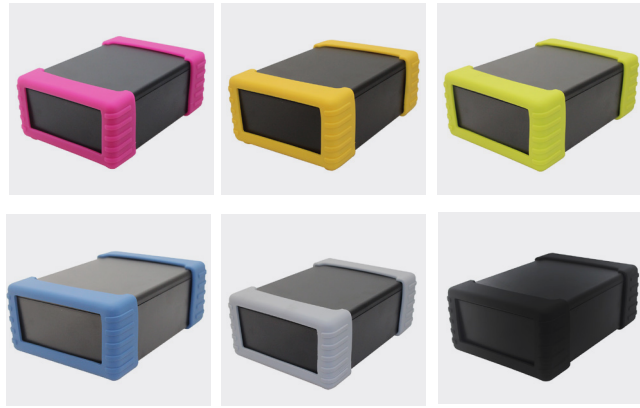

SIZE	BLACK	WHITE	LENGTH	WIDTH	HEIGHT
1	TW4-2-5B	TWN4-2-5W	50mm	35mm	20mm
2	TW4-2-6B	TWN4-2-6W	60mm	35mm	20mm
3	TW4-2-8B	TWN4-2-8W	80.3mm	40.3mm	20mm
4	TW5-2-7B	TWN5-2-7W	70mm	50mm	15mm
5	TW5-3-7B	TWN5-3-7W	70mm	50mm	27.5mm
6	TW5-4-7B	TWN5-4-7W	70mm	50mm	40mm
7	TW5-3-9B	TWN5-3-9W	90mm	45mm	25mm
8	TW7-2-11B	TWN7-2-11W	105mm	70mm	20mm
9	TW7-4-11B	TWN7-4-11W	105mm	70mm	35mm
10	TW7-5-11B	TWN7-5-11W	105mm	70mm	50mm
11	TW7-3-13B	TWN7-3-13W	130mm	65mm	25.6mm
12	TW7-5-13B	TWN7-5-13W	130mm	65mm	50mm
13	TW8-2-8B	TWN8-2-8W	80mm	80mm	20mm
14	TW8-4-8B	TWN8-4-8W	80mm	80mm	40mm
15	TW9-4-17B	TWN9-4-17W	170mm	85.5mm	35.4mm
16	TW9-6-17B	TWN9-6-17W	170mm	85.5mm	60.6mm
17	TW11-5-22B	TWN11-5-22W	220mm	110mm	45.3mm
18	TW11-8-22B	TWN11-8-22W	220mm	110mm	75.3mm
19	TW13-3-13B	TWN13-3-13W	125mm	125mm	25mm
20	TW13-5-13B	TWN13-5-13W	125mm	125mm	45mm
21	TW13-3-18B	TWN13-3-18W	175mm	125mm	25mm
22	TW13-5-18B	TWN13-5-18W	175mm	125mm	45mm
23	TW13-7-18B	TWN13-7-18W	175mm	125mm	65mm

KEY FEATURES

Screw fastening enclosure | 23 sizes | Available in white and black

ACCESSORIES

Rubber boots

- Flexible open-faced removable silicone rubber boot
- Boots offer protection to the enclosure
- Boot has pre-moulded holes to enable securing of boot to the enclosure
- Fits tightly over base, sides and around edges of lid
- Available in nine sizes and six colours, suits boxes: 11, 12, 15, 16, 17, 18, 19, 20, 21, 22, 23

PINK	YELLOW	GREEN	LENGTH	WIDTH	HEIGHT	DESCRIPTION
TWSC7-3P	TWSC7-3Y	TWSC7-3G	27mm	71mm	32mm	To fit size 11
TWSC7-5P	TWSC7-5Y	TWSC7-5G	27mm	71mm	56mm	To fit size 12
TWSC9-4P	TWSC9-4Y	TWSC9-4G	33mm	91.5mm	41.5mm	To fit size 15
TWSC9-6P	TWSC9-6Y	TWSC9-6G	33mm	91.5mm	66.5mm	To fit size 16
TWSC11-5P	TWSC11-5Y	TWSC11-5G	40mm	116mm	51.5mm	To fit size 17
TWSC11-8P	TWSC11-8Y	TWSC11-8G	40mm	116mm	81.5mm	To fit size 18
TWSC13-3P	TWSC13-3Y	TWSC13-3G	38mm	131mm	31mm	To fit sizes 19, 21
TWSC13-5P	TWSC13-5Y	TWSC13-5G	38mm	131mm	51mm	To fit sizes 20, 22
TWSC13-7P	TWSC13-7Y	TWSC13-7G	38mm	131mm	71mm	To fit size 23