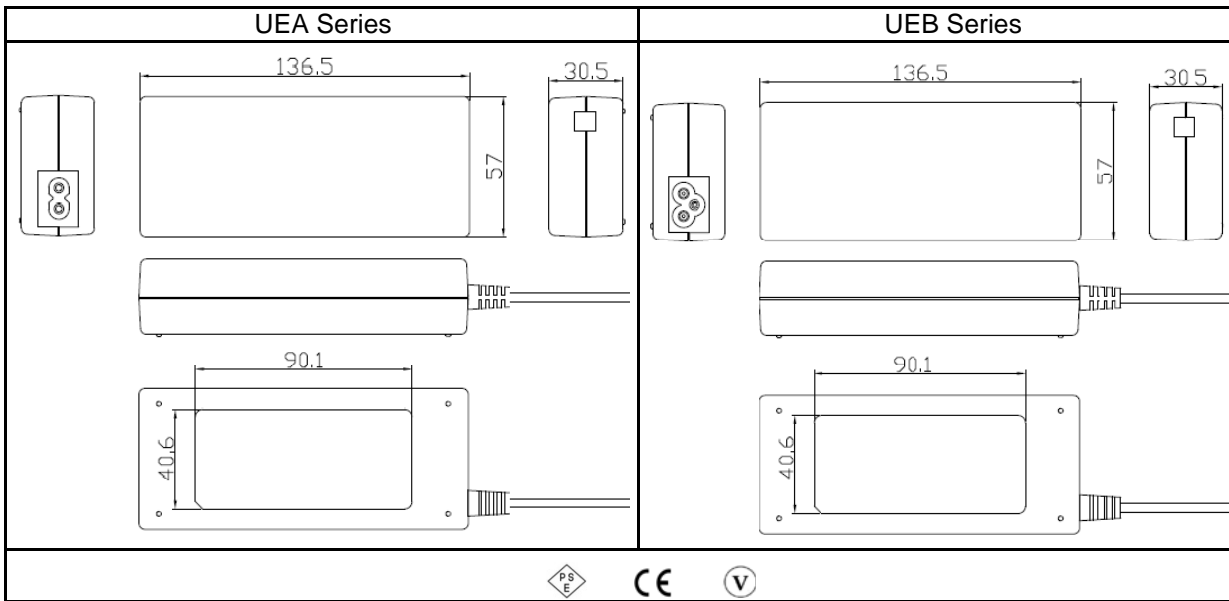

Typical model list:

ACアダプター 70W Series Desktop

Input Condition	DC Output Voltage	DC Output Current	Output Voltage Precision	Ripple & Noises	Regulation		Option/Remark	
					Line	Load		
Input Voltage: 90V-264Vac Frequency: 47-63Hz	1	12V	6.0A	±5%	260mV	±2%	±10%	
	2	15V	4.6A	±5%	170mV	±2%	±10%	
	3	18V	4.0A	±5%	170mV	±2%	±10%	
	4	19V	3.8A	±5%	180mV	±2%	±10%	
	5	24V	3.0A	±5%	200mV	±2%	±10%	
	6	-	-	-	-	-	-	-

Measurement condition

1. Measurements shall be made with an oscilloscope with 20MHz bandwidth.
2. Outputs shall be bypassed at the connector with a 0.1uF ceramic disk capacitor and a 10uF electrolytic capacitor to simulate system loading.

Mechanical Spec:

Packing Spec:

Type	Pcsper Carton	Gross Weight (kg)	Net Weight(kg)	Size(mm)	CBM(m2)	Container	Ctn/Container	Pcs/Container	Gross Weingt (Ton)	Remark
UEA370	32	12.7	11.2	406×250×298	1×1.2	20	800	25600	10400	With Gift Box
	60	24	21	565×393×255	1×1.2	20	400	24000	9840	Bulk package
UEB370	32	12.7	11.2	406×250×298	1×1.2	20	800	25600	10400	With Gift Box
	60	24	21	565×393×255	1×1.2	20	400	24000	9840	Bulk package