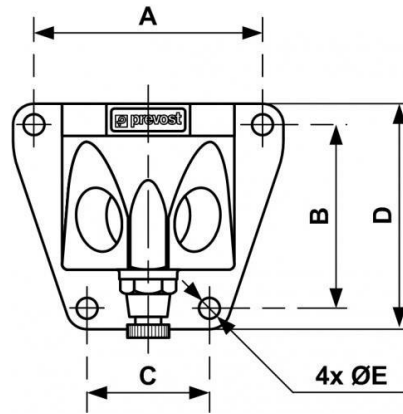

Female thread double wall bracket - Outlet 2 couplers and drain

Description		
Reference	Inlet BSPP female thread	Outlet BSPP female thread
MF 104S2	G 3/4	G 1/2
MF 103S2	G 1/2	G 1/2

Dimensions

Reference	A mm	B mm	C mm	D mm	E mm
MF 104S2	71	57	38	70	6.5
MF 103S2	71	57	38	70	6.5