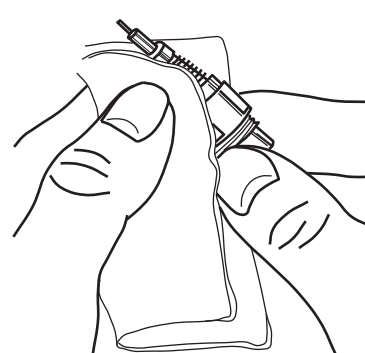

Figure 21.

Figure 20.

Accessories

Item	RS stock no.
0.18mm spare nib	159-2904
0.25mm spare nib	570-802
0.35mm spare nib	570-818
0.50mm spare nib	570-824
0.70mm spare nib	159-2910
Black ink	548-883
Coloured ink	579-001
Cleaning fluid	548-899