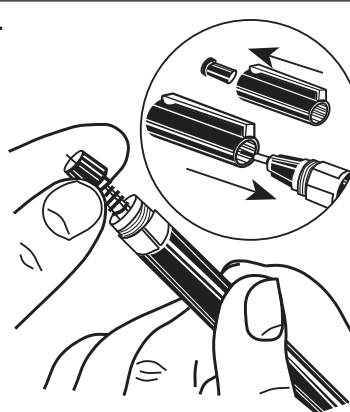

Figure 21.

Figure 20.

Accessories

Item	RS stock no.
0.18mm spare nib	159-2904
0.25mm spare nib	570-802
0.35mm spare nib	570-818
0.50mm spare nib	570-824
0.70mm spare nib	159-2910
Black ink	548-883
Coloured ink	579-001
Cleaning fluid	548-899