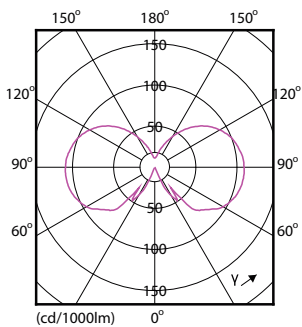

| | |
|---------------------------------|--------------|
| Numerator - Packs per outer box | 10 |
| Material Nr. (12NC) | 929001331302 |
| Net Weight (Piece) | 0.030 kg |

Dimensional drawing

Bulb A60 230V7.5-60W 806lm 2700K D Clear

| Product | D | C |
|------------------------------------|-------|--------|
| CLA LEDBulb D 8-60W A60 B22 827 CL | 60 mm | 102 mm |

Photometric data

LEDbulb, Bulb A21 14W, 18W 2200-2700K

LEDbulb 60W B22 827 CL A60 D