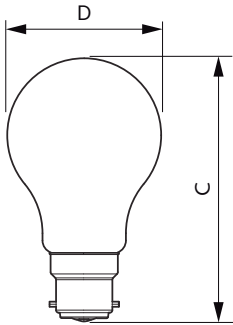

| Lamp Current (Nom) | 52 mA |
|---------------------------------|-----------|
| Wattage Equivalent | 60 W |
| Starting Time (Nom) | 0.5 s |
| Warm Up Time to 60% Light (Nom) | 0.5 s |
| Power Factor (Nom) | 0.7 |
| Voltage (Nom) | 220-240 V |
| Temperature | |
| T-Case Maximum (Nom) | 55 °C |
| Controls and Dimming | |
| Dimmable | Yes |
| Mechanical and Housing | |
| Bulb Finish | Clear |
| Approval and Application | |
| Energy Efficiency Label (EEL) | A+ |
| Energy Consumption kWh/1000 h | 8 kWh |

| | |
|---------------------------------|--------------|
| Numerator - Packs per outer box | 10 |
| Material Nr. (12NC) | 929001331302 |
| Net Weight (Piece) | 0.030 kg |

Dimensional drawing

Bulb A60 230V7.5-60W 806lm 2700K D Clear

| Product | D | C |
|------------------------------------|-------|--------|
| CLA LEDBulb D 8-60W A60 B22 827 CL | 60 mm | 102 mm |

Photometric data

LEDbulb, Bulb A21 14W, 18W 2200-2700K

LEDbulb 60W B22 827 CL A60 D