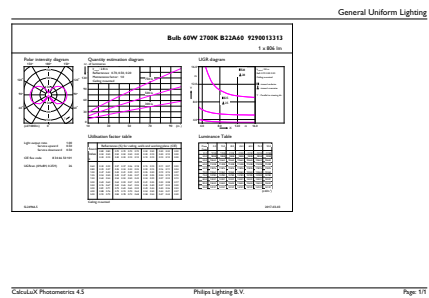

LEDbulb 60W B22 827 CL A60 D