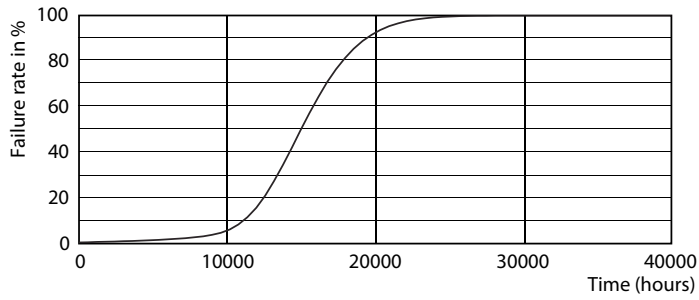

Classic filament LEDbulbs

Lifetime

LEDbulb 40W E27 827 CL A60 D