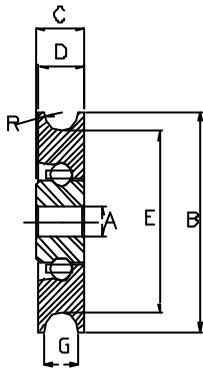

Standard Product Programme

Pulleys - Light Duty

Pulleys

Pulleys - Medium Duty

Light Duty Reference	A	B	C	D	E	G	R	Load Capacity kg	List Price
AF4P22/2B/D	4.8	21.8	9.6	7.6	18.5		2.1	14	
AC4P28/2N/D	6.3	28	12	12	21		2.4	16	
AF4P32/2N/D	6.3	32	9.3	8.5	25.4		3.2	15	
ACS5MP324/1N/G	5	32	9.5	8	24.5		3.2	20	
ACS5MP38/1N/G	5	38	9.5	8	31		3.2	20	
AC6MP39/20/D	6.1	39	12	12	34.5		2.5	18	
AF65MP45ZZ/1N/D	6.5	45	11	10	38.5		3.2	25	
AC16MP46/2B/D	16	46	10	10	41.5		2.65	20	
AF8MP48/1N/D	8	48	16	14	32	30	4	20	

Medium Duty Reference	a	b	c	d	e	f	g	r	Load Capacity kg	List Price
AF4DP285/1N/D	6.5	28	28.5	27	16		118	7.5	15	
CM8MDP46/1A/D	8	46	24	22	36			10	45	
AC8MDP50/1N/D	8	50	33	30	36.5			15	45	
AC10MDP54/1A/D	10	54	38	35	30		87	8	45	
AC10MDP57ZZ/1W/D	10	57	24	23	38		30	7	50	
AC8MDP2.25/1B/D	8	58	44.5	40.5	32	9.5	87		50	
AC10MDP2.25/1B/D	10	58	44.5	40.5	32	9.5	87		50	
AF10MDP75/2N/D	10.1	76	20	15	60			4.7	60	