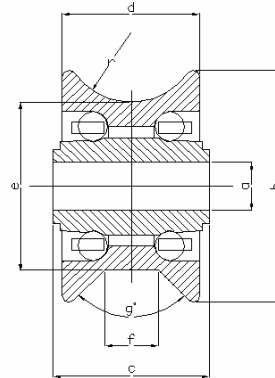

Standard Product Programme

Pulleys - Light Duty

Pulleys

Pulleys - Medium Duty

Light Duty Reference	A	B	C	D	E	G	R	Load Capacity kg	List Price
AF4P22/2B/D	4.8	21.8	9.6	7.6	18.5		2.1	14	
AC4P28/2N/D	6.3	28	12	12	21		2.4	16	
AF4P32/2N/D	6.3	32	9.3	8.5	25.4		3.2	15	
ACS5MP324/1N/G	5	32	9.5	8	24.5		3.2	20	
ACS5MP38/1N/G	5	38	9.5	8	31		3.2	20	
AC6MP39/20/D	6.1	39	12	12	34.5		2.5	18	
AF65MP45ZZ/1N/D	6.5	45	11	10	38.5		3.2	25	
AC16MP46/2B/D	16	46	10	10	41.5		2.65	20	
AF8MP48/1N/D	8	48	16	14	32	30	4	20	

Medium Duty Reference	a	b	c	d	e	f	g	r	Load Capacity kg	List Price
AF4DP285/1N/D	6.5	28	28.5	27	16		118	7.5	15	
CM8MDP46/1A/D	8	46	24	22	36			10	45	
AC8MDP50/1N/D	8	50	33	30	36.5			15	45	
AC10MDP54/1A/D	10	54	38	35	30		87	8	45	
AC10MDP57ZZ/1W/D	10	57	24	23	38		30	7	50	
AC8MDP2.25/1B/D	8	58	44.5	40.5	32	9.5	87		50	
AC10MDP2.25/1B/D	10	58	44.5	40.5	32	9.5	87		50	
AF10MDP75/2N/D	10.1	76	20	15	60			4.7	60	