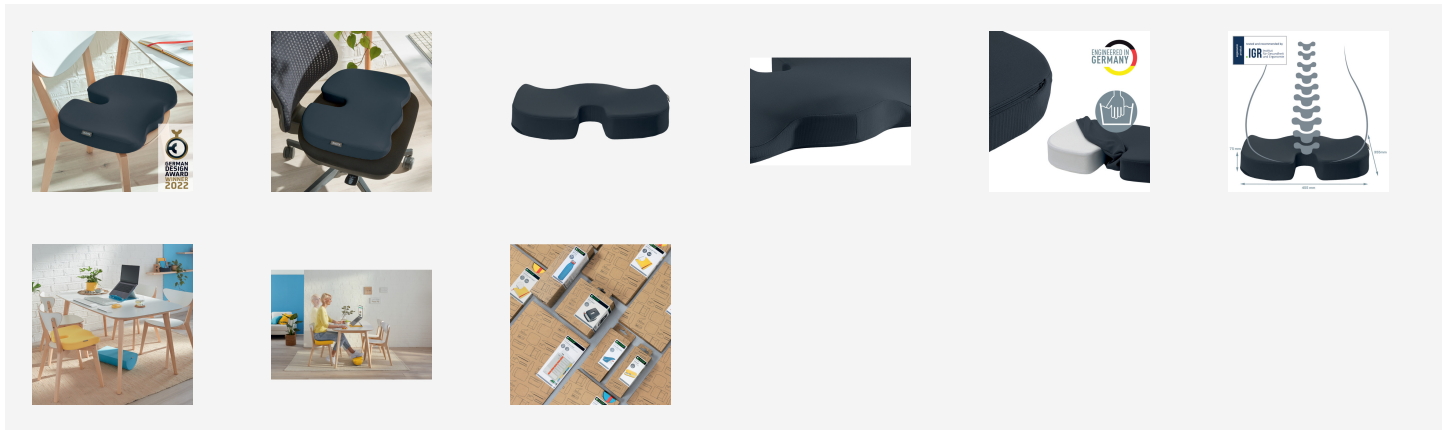

Leitz Ergo Cosy Seat Cushion

The Leitz Ergo Cosy Seat Cushion is the perfect seat pad to help create a comfortable and active workspace with any chair. Designed to promote a healthy posture, improve circulation and relieve spinal pressure, it will help to significantly reduce the discomfort, fatigue and stiffness that can result from extended periods of sitting, or health conditions such as sciatica. Ideal for use at home, in the office or even in the car to maximise comfort. With it's minimalist design and matt finish colours, this stylish orthopaedic seat cushion will improve health and wellbeing by effortlessly creating the perfect active working set-up. Combine with other Leitz Ergo products for an inviting and flexible workspace that keeps you moving all day.

Colour	Number	EAN code
 Warm Yellow	52840019	4002432129553
 Calm Blue	52840061	4002432129560
 Velvet Grey	52840089	4002432129577

Attributes

- Stylish and ergonomically designed seat cushion to maximise comfort at your workspace with any chair
- Promotes a healthy posture, improves circulation and relieves spinal pressure by minimising contact between your tailbone and the chair
- Helps reduce discomfort, fatigue and stiffness that can result from extended periods of sitting and health conditions such as sciatica
- Tested and recommended by the German IGR Institute for Health and Ergonomics, according to DIN 26800 EN ISO 15537
- Ideal for use at home, in the office or in the car providing a fully mobile solution
- Seat cushion cover can be removed and is hand washable for hygiene
- Plastic free packaging
- The Leitz Ergo Cosy range combines style with premium quality to create a healthy and active work environment

Specifications

Number	52840089
Colour	Velvet Grey
Dimensions (W x H x D)	355 x 75 x 455 mm
Weight	1160 g
Pallet quantity	60
EAN code	4002432129577