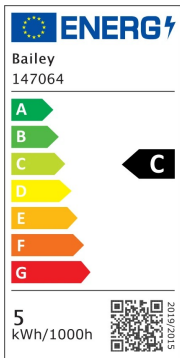

LED Ecoplus T8 438 G13 5W (15W) 900lm 840 EM+AC

Article number: 147064

BAI Ecoplus T8 LED Tube 26x438mm G13 5W (15W) 4000K 900lm Glass EM Retrofit + AC 230V-240V 280° Temp. -20°C +25°C LED-lamp Alt T26 TLD Lumilux

General ETIM properties

ETIM group	Lamps
ETIM class	LED-lamp/Multi-LED
Name	LED Ecoplus T8 438 G13 5W (15W) 900lm 840 EM+AC
Brand	Bailey
Productseries	Ecoplus LED tube
Producttype	T8 HE

ETIM specifications

Socket	G13
Luminous flux [lm]	900 - 900
Nominal voltage [V]	220 - 240
Lamp power [W]	5 - 5
Colour temperature [K]	4000 - 4000
Diameter [mm]	26
Length [mm]	438
Dimmable	No
Lamp shape	Tube, double-ended
Beam angle [°]	280 - 280
Colour	White
Type of glass/cover	Opal
Lamp designation	T8
Colour rendering index CRI	80-89
Voltage type	AC
Filament lamp	No
Rated luminous flux according to IEC 62612 [lm]	900
Power factor	0.9
Lamp efficacy [lm/W]	160
Nominal current [mA]	24 - 24
Colour of light according to EN 12464-1	Neutral white 3300-5300 K
Housing colour	White
Average nominal lifetime [h]	30000
Degree of protection (IP)	IP20
Colour consistency (McAdam ellipse)	SDCM5
Min. number of switching cycles	15000
Weighted energy consumption in 1000 hours [kWh]	5
Remote operation possible	No
With movement sensor	No
With remote control	No
Photobiological safety according to EN 62471	RG0
Compatible with Apple HomeKit	No
Compatible with Google Assistant	No
Compatible with Amazon Alexa	No
IFTTT support available	No
Suitable for electronic ballast	No
Suitable for magnetic ballast	Yes
Dimming phase cut-off (trailing edge)	No
Dimming phase cut-on (leading edge)	No
Dimming Touch and Dim	No
Dimming Zigbee	No