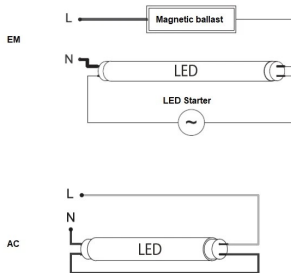

LED Ecoplus T8 438 G13 5W (15W) 900lm 840 EM+AC

Article number: 147064

BAI Ecoplus T8 LED Tube 26x438mm G13 5W (15W) 4000K 900lm Glass EM Retrofit + AC 230V-240V 280° Temp. -20°C +25°C LED-lamp Alt T26 TLD Lumilux

LED T8 tube with a G13 fitting, ideal to replace standard 15W T8 fluorescent tubes. This Ecoplus version has a high efficient lumen output (HE). So with less energy a comparable lumen value like our ecobasic version. Installation: Disconnecting magnetic ballast is optional, not necessary. Not suitable for series connection. Replace the fluorescent starter with the LED starter (supplied). Ambient temperature range: -10°C to +45°C.

Socket	G13
Luminous flux [lm]	900 - 900
Nominal voltage [V]	220 - 240
Lamp power [W]	5 - 5
Colour temperature [K]	4000 - 4000
Diameter [mm]	26
Length [mm]	438
Dimmable	No
Lamp shape	Tube, double-ended
Beam angle [°]	280 - 280
Colour	White
Type of glass/cover	Opal
Lamp designation	T8
Colour rendering index CRI	80-89
Voltage type	AC
Filament lamp	No
Rated luminous flux according to IEC 62612 [lm]	900
Power factor	0.9
Lamp efficacy [lm/W]	160
Nominal current [mA]	24 - 24
Colour of light according to EN 12464-1	Neutral white 3300-5300 K
Housing colour	White
Average nominal lifetime [h]	30000
Degree of protection (IP)	IP20
Colour consistency (McAdam ellipse)	SDCM5
Min. number of switching cycles	15000
Weighted energy consumption in 1000 hours [kWh]	5
Remote operation possible	No
With movement sensor	No
With remote control	No
Photobiological safety according to EN 62471	RG0
Compatible with Apple HomeKit	No
Compatible with Google Assistant	No
Compatible with Amazon Alexa	No
IFTTT support available	No
Suitable for electronic ballast	No
Suitable for magnetic ballast	Yes
Dimming phase cut-off (trailing edge)	No
Dimming phase cut-on (leading edge)	No
Dimming Touch and Dim	No
Dimming Zigbee	No