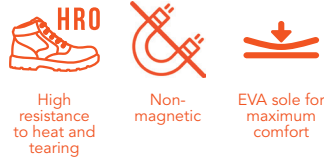

NEW

romane

S3 EN ISO 20345: 2011 SRC
HRO

PRODUCT CHARACTERISTICS

The+ PARADE TECHNOLOGIES

Supports the arch of the foot

REFLECTIVE LOGO

■ 8834 BLACK | SIZE: 36 TO 47

COMPOSITION

Upper	Nubuck leather
Lining	3D Mesh
Toe Cap	Composite
Stay clean insole	Mesh over PU foam. Removable.
Puncture proof insert	Non-metallic
Sole	Rubber / EVA
Weight for size 42*	524g * Weight per shoe