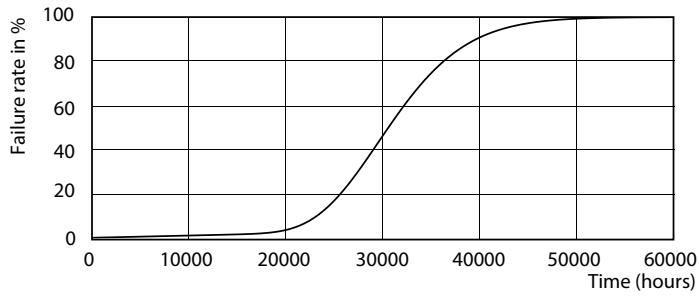

TLED 2ft 8-18W 800lm 6500K G13 Ess-Corep

Photometric data

LEDtube 600mm 8W G13 865 800lm

LEDtube 1500mm 20W G13 840 2200lm

SDPO_MLEDGA_0051-Spectral Power distribution

CorePro LEDtube EM/Mains T8

Lifetime

LEDtube 1500mm 20W G13 840 2200lm