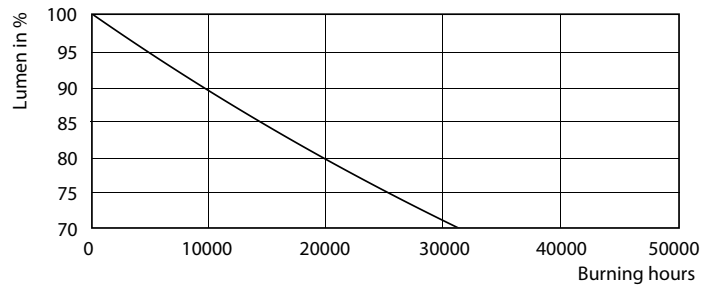

TLED 2ft 8-18W 800lm 6500K G13 Ess-Corep

Photometric data

LEDtube 600mm 8W G13 865 800lm

LEDtube 1500mm 20W G13 840 2200lm

SDPO_MLEDGA_0051-Spectral Power distribution

CorePro LEDtube EM/Mains T8

Lifetime

LEDtube 1500mm 20W G13 840 2200lm