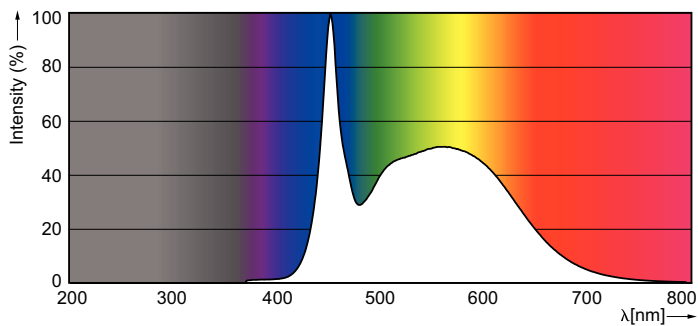

LEDtube 600mm 8W G13 865 800lm

LEDtube 1500mm 20W G13 840 2200lm