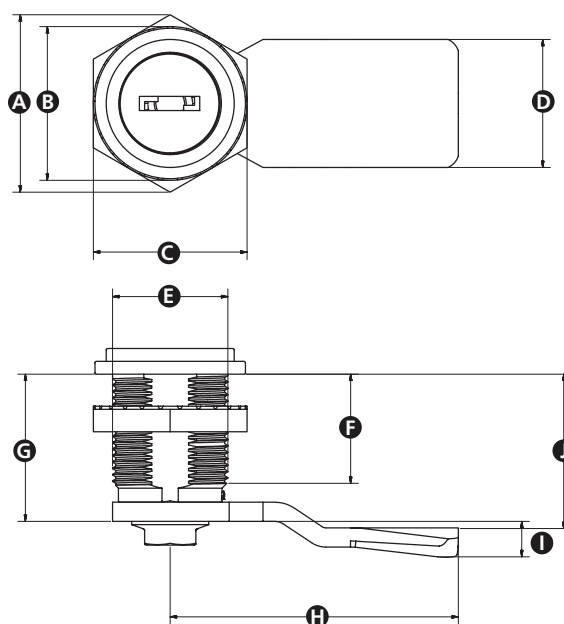

Datasheet

RS PRO Die cast zinc camlock with key, 20mm grip

Stock number: 1929655

EN

- Die cast zinc 90° cam action lock
- Complete with key
- IP54: Dust protected / Protected against splashing water

Part no.	A	B	C	D	E	F	G	H	I	J	Key type
1929655	28	24	24	16	16	18	24	40	-	20	With key