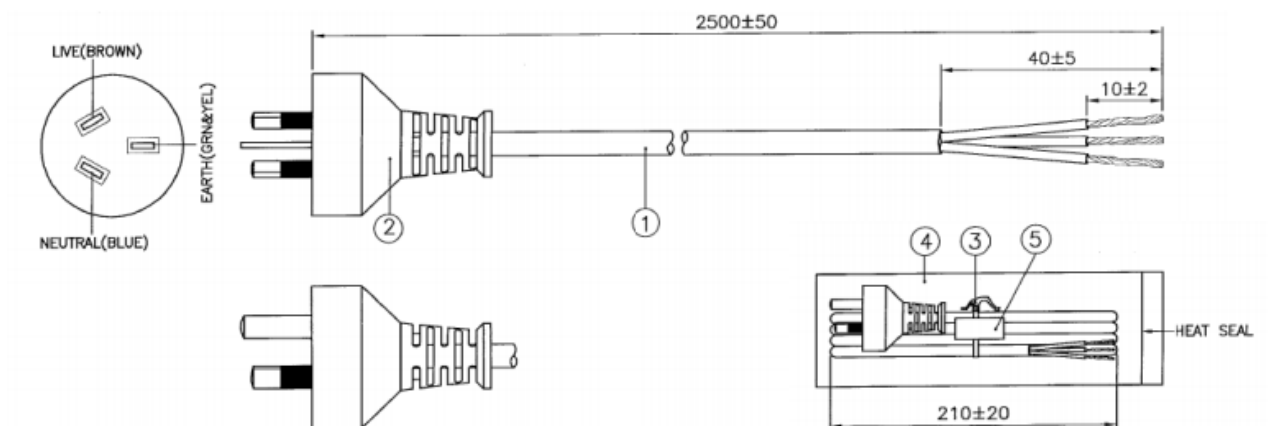

Datasheet

Black Power Cable Assembly

RS Stock number [321-168](#)

Dimensions: (mm)

Specification

- The cord shall comply with AS/NZS 3191
- The Moulded plug shall comply with AS/NZS 3112