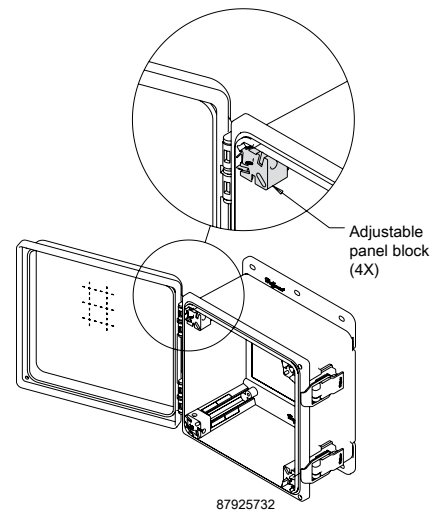

ADJUSTABLE PANEL BLOCK KIT

Panel blocks slide inside POLYPRO internal rail system for panel height adjustment within top 5 in. of enclosure. Allows for installation of multiple panels.

BULLETIN: PCRY

Catalog Number	Qty.
APNLBLK	4

Includes Allen wrench