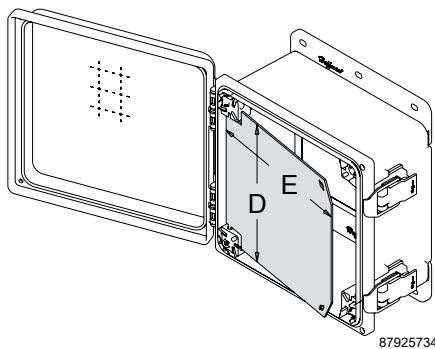

### ADJUSTABLE PANEL BLOCK KIT

Panel blocks slide inside POLYPRO internal rail system for panel height adjustment within top 5 in. of enclosure. Allows for installation of multiple panels.

BULLETIN: PCRY

### POLYESTER MOUNTING BRACKET KITS

Replacement POLYPRO mounting brackets are sold in sets of two and include hardware for mounting to enclosure. Included with standard POLYPRO models.

BULLETIN: PCRY

Catalog Number	Description (in.)	Qty.
APOLYFT4	4.00	2
APOLYFT6	6.00	2
APOLYFT8	8.00	2
APOLYFT10	10.00	2
APOLYFT12	12.00	2
APOLYFT14	14.00	2
APOLYFT16	16.00	2

### ALUMINUM SWING-OUT PANELS

Includes four POLYPRO Adjustable Panel Blocks. No enclosure modification is required for installation.

BULLETIN: PCRY

Catalog Number	D x E (in.)	D x E (mm)
A64PSWPNL	5.00 x 3.62	127 x 92
A66PSWPNL	5.00 x 5.62	127 x 143
A86PSWPNL	7.00 x 5.62	178 x 143
A88PSWPNL	7.00 x 7.62	178 x 194
A108PSWPNL	9.00 x 7.62	229 x 194
A1010PSWPNL	9.00 x 9.62	229 x 244
A1210PSWPNL	11.00 x 9.62	279 x 244
A1412PSWPNL	13.00 x 11.62	330 x 295
A1614PSWPNL	15.00 x 13.62	381 x 346
A1816PSWPNL	17.00 x 15.62	432 x 397