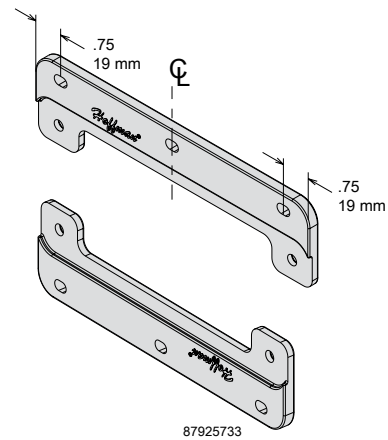

### ADJUSTABLE PANEL BLOCK KIT

Panel blocks slide inside POLYPRO internal rail system for panel height adjustment within top 5 in. of enclosure. Allows for installation of multiple panels.

BULLETIN: PCRY

Catalog Number	Qty.
APNLBLK	4

Includes Allen wrench

### POLYESTER MOUNTING BRACKET KITS

Replacement POLYPRO mounting brackets are sold in sets of two and include hardware for mounting to enclosure. Included with standard POLYPRO models.

BULLETIN: PCRY

Catalog Number	Description (in.)	Qty.
APOLYFT4	4.00	2
APOLYFT6	6.00	2
APOLYFT8	8.00	2
APOLYFT10	10.00	2
APOLYFT12	12.00	2
APOLYFT14	14.00	2
APOLYFT16	16.00	2

### ALUMINUM SWING-OUT PANELS

Includes four POLYPRO Adjustable Panel Blocks. No enclosure modification is required for installation.

BULLETIN: PCRY

Catalog Number	D x E (in.)	D x E (mm)
A64PSWPNL	5.00 x 3.62	127 x 92
A66PSWPNL	5.00 x 5.62	127 x 143
A86PSWPNL	7.00 x 5.62	178 x 143
A88PSWPNL	7.00 x 7.62	178 x 194
A108PSWPNL	9.00 x 7.62	229 x 194
A1010PSWPNL	9.00 x 9.62	229 x 244
A1210PSWPNL	11.00 x 9.62	279 x 244
A1412PSWPNL	13.00 x 11.62	330 x 295
A1614PSWPNL	15.00 x 13.62	381 x 346
A1816PSWPNL	17.00 x 15.62	432 x 397