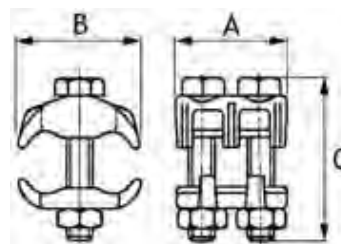

Clamp Connectors Swivelling Connecting Clamps

General features

✓ On request, clamp connectors can be fitted with bronze screws.

In this case, please suffix the PN with the letter « B ». (eg. RG1-25B).

Clamp connectors

 mm ²	 Item code	 Part No.		Bolts	A	B	C
4 - 30	7601001	RG1-25	50	1 x M 6	18	22	24
4 - 30	7601002	RG1-25B	50	1 x M 6	18	22	24
4 - 16	7601011	RG2-16	50	2 x M 5	21	19	29
4 - 16	7601012	RG2-16B	50	2 x M 5	21	19	29
4 - 35	7601021	RG2-35	25	2 x M 5	24	24	29
4 - 35	7601022	RG2-35B	25	2 x M 5	24	24	29
4 - 50	7601031	RG2-50	25	2 x M 6	28	29	34
4 - 50	7601032	RG2-50B	25	2 x M 6	28	29	34
16 - 95	7601041	RG2-95	10	2 x M 8	36	39	46
16 - 95	7601042	RG2-95B	10	2 x M 8	36	39	46
30 - 150	7601051	RG2-150	10	2 x M 8	37	48	51
30 - 150	7601052	RG2-150B	10	2 x M 8	37	48	51

Swivelling connecting clamps

 mm ²	 Item code	 Part No.		intensity (A)	Bolts	B	C
10 - 95	7603301	P095	6	160	2 x M 6	33	50
16 - 150	7603311	P0150	6	250	2 x M 8	45	64
35 - 240	7603321	P0240	3	400	2 x M 10	50	78