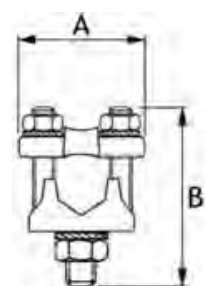

Clamp Connectors Swivelling Connecting Clamps

General features

✓ On request, clamp connectors can be fitted with bronze screws.

In this case, please suffix the PN with the letter « B ». (eg. RG1-25B).

Clamp connectors

 mm ²	 Item code	 Part No.		Bolts	A	B	C
4 - 30	7601001	RG1-25	50	1 x M 6	18	22	24
4 - 30	7601002	RG1-25B	50	1 x M 6	18	22	24
4 - 16	7601011	RG2-16	50	2 x M 5	21	19	29
4 - 16	7601012	RG2-16B	50	2 x M 5	21	19	29
4 - 35	7601021	RG2-35	25	2 x M 5	24	24	29
4 - 35	7601022	RG2-35B	25	2 x M 5	24	24	29
4 - 50	7601031	RG2-50	25	2 x M 6	28	29	34
4 - 50	7601032	RG2-50B	25	2 x M 6	28	29	34
16 - 95	7601041	RG2-95	10	2 x M 8	36	39	46
16 - 95	7601042	RG2-95B	10	2 x M 8	36	39	46
30 - 150	7601051	RG2-150	10	2 x M 8	37	48	51
30 - 150	7601052	RG2-150B	10	2 x M 8	37	48	51

Swivelling connecting clamps

 mm ²	 Item code	 Part No.		intensity (A)	Bolts	B	C
10 - 95	7603301	P095	6	160	2 x M 6	33	50
16 - 150	7603311	P0150	6	250	2 x M 8	45	64
35 - 240	7603321	P0240	3	400	2 x M 10	50	78