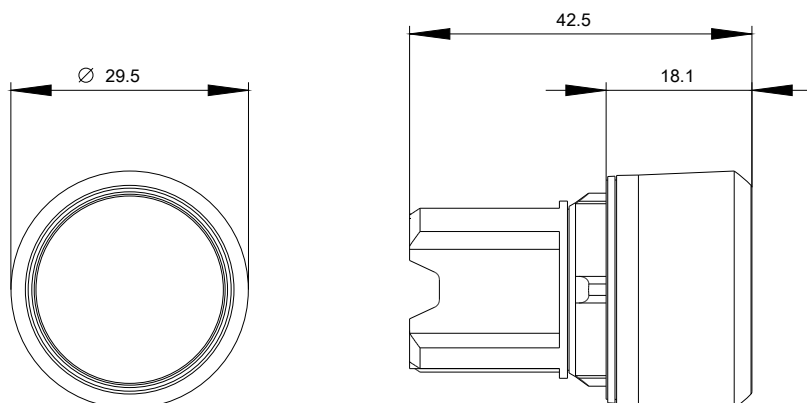

Height	mm	29.45
Width	mm	29.45
Shape of the installation opening		round
Mounting diameter	mm	22

Certificates/ approvals:

Further information

Information- and Downloadcenter (Catalogs, Brochures,...)

<http://www.siemens.com/industrial-controls/catalogs>

<http://support.automation.siemens.com/WW/view/en/3SU10300CB300AA0/all>

Image database (product images, 2D dimension drawings, 3D models, device circuit diagrams, EPLAN macros, ...)

http://www.automation.siemens.com/bilddb/cax_de.aspx?mfb=3SU10300CB300AA0&lang=en