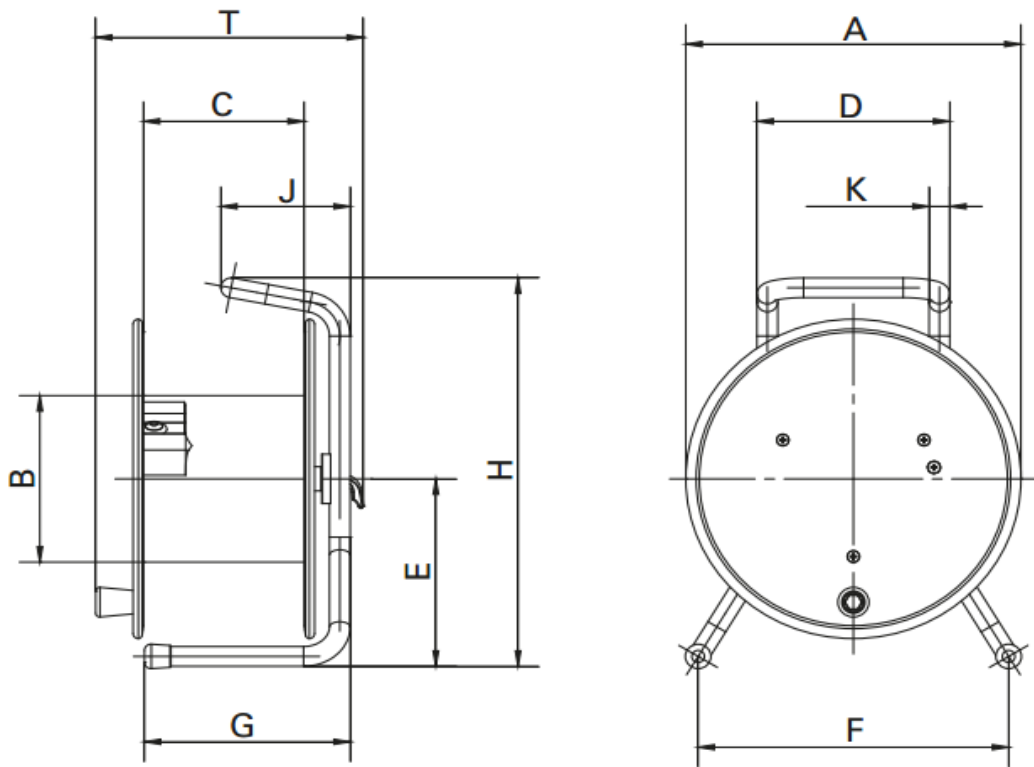

ENGLISH

Datasheet

RS PRO Steel Hand Wound Cable Reel

RS Stock Number: 184-8154

Specifications

Weight: 5.30 kg

Operating Temperature: -20°C to +80°C

Datasheet

RS PRO Steel Hand Wound Cable Reel

Dimensions

| A | B | C | D | E | F | G | H | J | K | T |
|-----|-----|-----|-----|-----|-----|-----|-----|-----|----|-----|
| 380 | 178 | 141 | 175 | 210 | 300 | 210 | 450 | 125 | 20 | 222 |