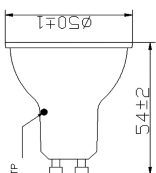

RefLED ES50 V3

RefLED ES50 V3 345lm DIM 865 36° SL

0027444

CRI (Ra)	80
Beam angle(°)	36
Light colour	865 Daylight
Lumen maintenance at end of nominal life (%)	70
Luminous flux (Nominal) (lm)	345
Peak intensity (cd)	860
Luminous flux (Rated) (lm)	345
Suitable for accent lighting	Yes
Beam angle (Rated) (°)	36
Adjustable chromaticity	No
Colour consistency (SDCM)	6

Electrical data

Current (A)	34
Equivalent watt (W)	50
kWh per 1000 hours burning time	6
Lamp power factor	0.5
Watt (Nominal) (W)	6
Efficacy (Rated) (lm/w)	57.5
Watt (Rated) (W)	0
Voltage (V)	220-240

Physical data

Max. Lamp Diameter (mm) - D	50
Lamp Length (mm) - C/L	54
Lamp dimension equal to filament lamp equivalent	Yes
Designed for optimum use in non standard conditions	No
Fluorescent lamp replacement	No

TECHNICAL DRAWINGS