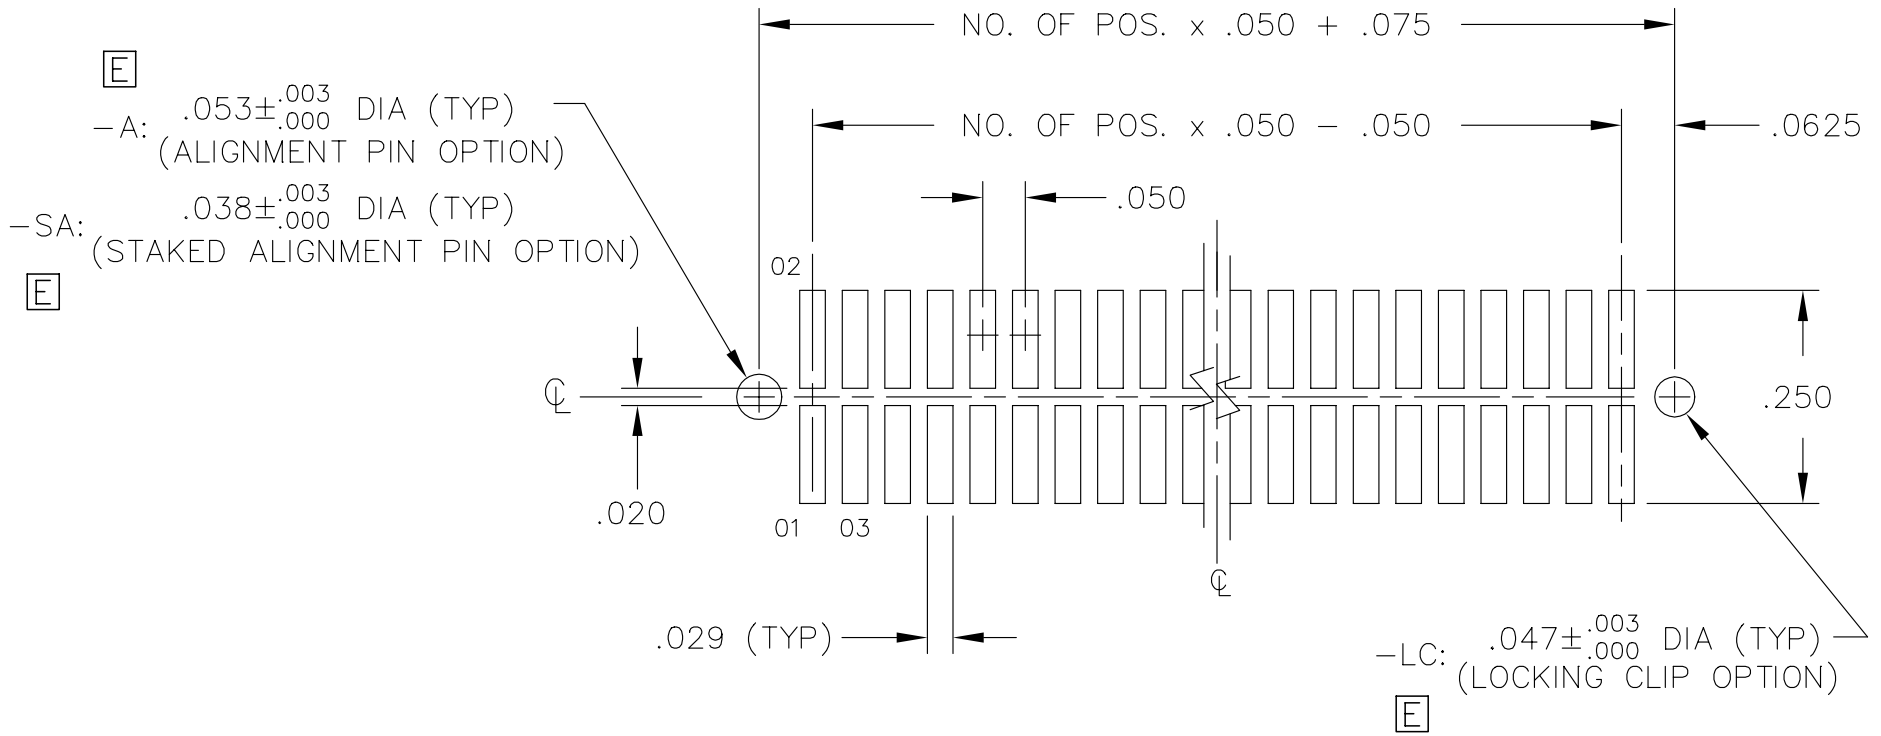

REV. E

RECOMMENDED P.C. BOARD LAYOUT FOR TFM(X) (DOUBLE)

MISC\MKTG\FOOTPRNT
TFM-D

samtec

520 PARK EAST BLVD. NEW ALBANY, INDIANA 47150
PHONE (812) 944-6733 P.O. BOX 1147

PLOT SCALE: 1 = .15