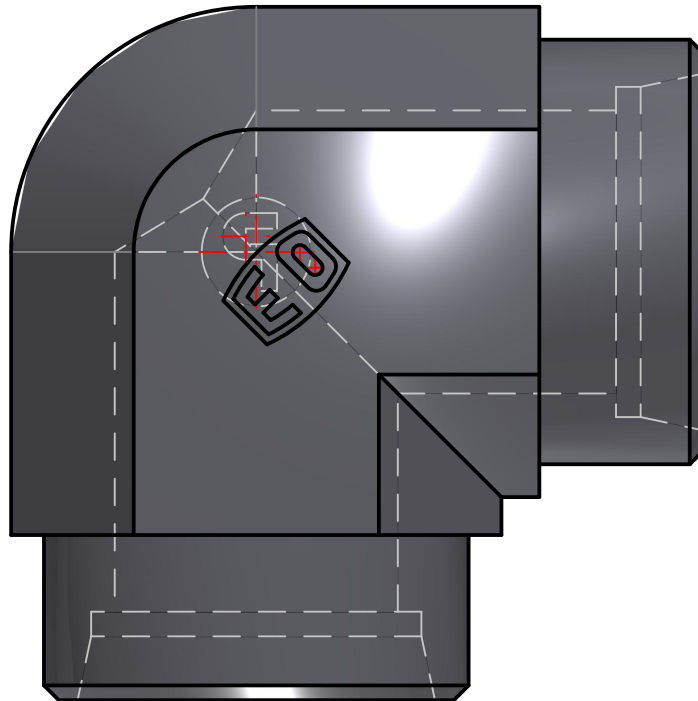

ENGINEERING YOUR SUCCESS.

Parker Hannifin Corporation
High Pressure Connectors Europe
Am Metallwerk 9
33659 Bielefeld, Germany
Ph: +49 (0) 521-4048-0
Fax: +49 (0) 521-4048-4280

PARKER High Pressure Connectors Europe Division Ermeto DIN tube to tube high pressure hydraulic tube fittings

PART Number: W28LCFX

*Interactive 3D graphic, click to activate and rotate
(3D capable PDF viewer required)*

Technical Data	
Part Number	W28LCFX
Series Name	Ermeto DIN tube to tube high pressure hydraulic tube fittings
Series Code	Ermeto DIN tube to tube high pressure hydraulic tube fittings
Division ID	687614
Division Name	High Pressure Connectors Europe Division
Company	Parker Hannifin