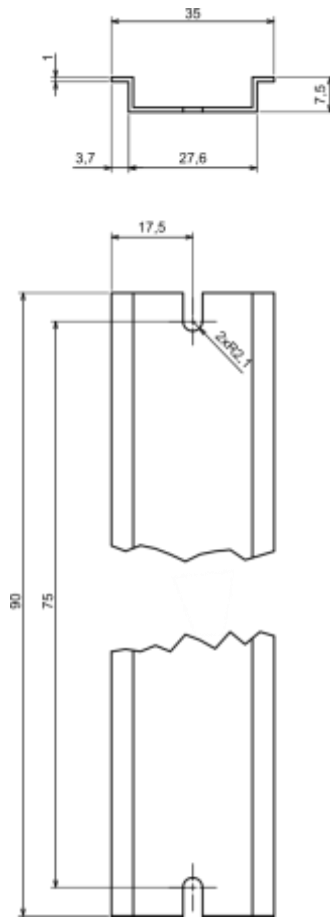

Datasheet

RS PRO DIN Rail

Stock number: 2006732

EN

Product Details

Din rail for RS PRO 1920695, RS PRO 2006655 and RS PRO 2006657 hermetic enclosures.

Features and Benefits

- Made of galvanized steel

All dimensions are given within +/-0,5mm tolerance