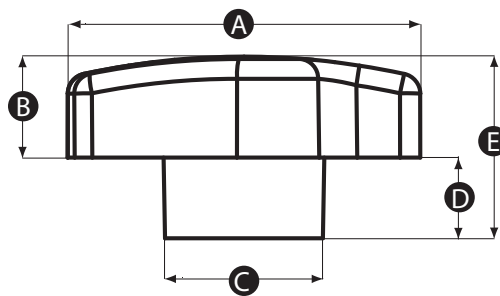

DataSheet

Female Offset Wing Knob

Material

High impact resistant thermoplastic

Standard colour

Black

Finish

Matt

Female insert material

Brass

| Part No. | A | B | C | D | E | Thread size |
|----------|----|----|----|----|----|-------------|
| 478838 | 35 | 10 | 16 | 8 | 18 | M5 |
| 478787 | 35 | 10 | 16 | 8 | 18 | M6 |
| 478810 | 45 | 13 | 20 | 11 | 24 | M8 |
| 478478 | 45 | 13 | 20 | 11 | 24 | M10 |