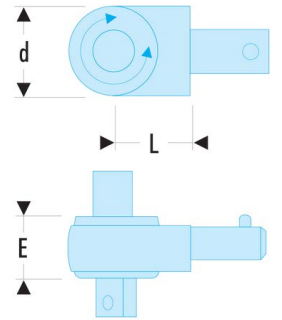

S.372 Ratchets - drive 9 x 12 mm

- For use with pivot handle S.305P.

d [mm]: 37

E [mm]: 26

E maxi [mm]: 26

L [mm]: 15

Square ["]: 1/2

[g]: 165